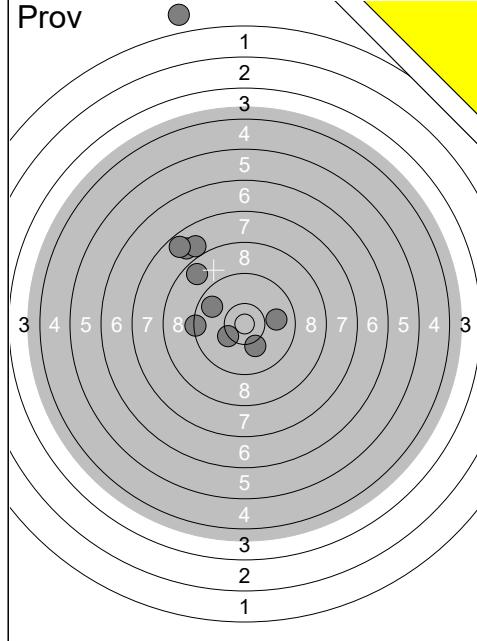

Serie	77
Total	0

Serie	65
Total	0

Serie	46
Total	46

Serie	47
Total	93

Serie	48
Total	141

Serie	47
Total	188