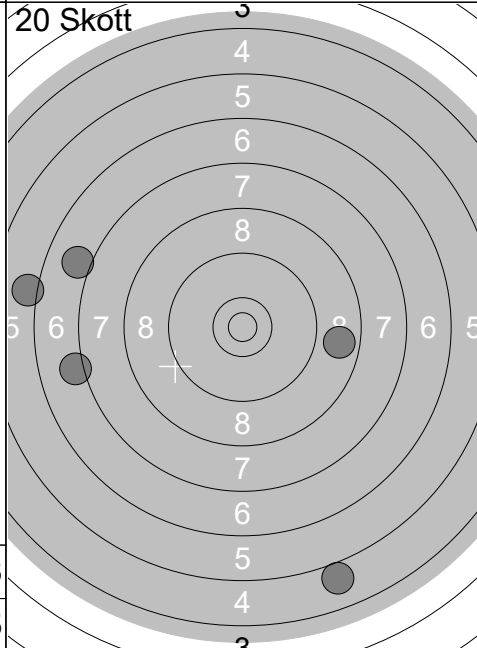

Skjutlag <b>3</b>	Tavla <b>5</b>	<b>Casper Fredriksson</b>			
Ramselefors		Ramselefors		Jun-S	Vb
13.07.2021		Tavelträffen 2021		Ramselefors SKF	
Prov 	1: 10.0 ↖	20 Skott 	1: 10.5x ↗	Serie 49 Total 49	
	2: 9.8 ↘		2: 10.8x ↓		
	3: 10.2 ↙		3: 10.1 ↘		
	4: 9.7 ↘		4: 9.8 ↓		
	5: 10.5x ←		5: 10.3x ↗		
	6: 9.7 ↗				
	7: 9.9 →				
	8: 10.2 ↗				
	9: 10.7x ↖				
	10: 9.8 →				
	Serie 95				
	Total 0				
20 Skott 	6: 10.5x ↘	20 Skott 	11: 10.1 ↓	Serie 48 Total 146	
	7: 10.1 →		12: 10.0 ←		
	8: 10.6x ↑		13: 9.9 ↓		
	9: 9.6 ↓		14: 10.4x ↑		
	10: 10.1 ↓		15: 9.4 ↓		
	Serie 49				
	Total 98				
20 Skott 	16: 10.7x ↖				
	17: 10.5x ↗				
	18: 9.5 ↓				
	19: 9.9 ↗				
	20: 10.4x ↙				
	Serie 48				
	Total 194				

1:	10.4x ↗
2:	9.9 ↗
3:	10.4x ←
4:	9.1 ←
5:	10.4x ↘
6:	9.7 ←
7:	9.7 ←
8:	10.6x ↗
9:	10.3x ←
10:	9.0 ↓
Serie	95
Total	0

1:	10.0 ↗
2:	9.7 →
3:	9.6 ↓
4:	9.2 ↓
5:	10.7x ↘
Serie	47
Total	47

6:	10.6x ↗
7:	9.6 ↓
8:	10.2 ↘
9:	10.2 ↗
10:	9.3 →
Serie	48
Total	95