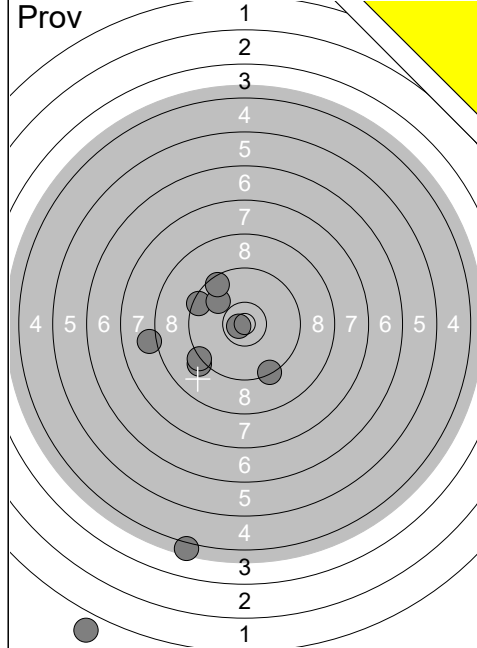

Skjutlag	Tavla	Maja Lindberg			
1	1	Ramselefors	Ramselefors	Jun-L	Vb
13.07.2021	Tavelträffen 2021	Ramselefors SKF			
Prov		1: 10.0 ↓ 2: 10.8x ↓ 3: 10.4x ↑ 4: 10.8x ↓ 5: 10.4x → 6: 9.6 ↑ 7: 9.2 ↗ 8: 9.8 → 9: 9.7 → 10: 9.6 ↗	Prov		11: 10.7x ↑ 12: 10.0 ↑ 13: 8.9 ← 14: 9.9 ↑ 15: 10.3x ↙
		Serie 95 Total 0			Serie 47 Total 0
20 Skott		1: 9.9 ← 2: 9.9 → 3: 9.6 ↑ 4: 8.6 ↑ 5: 9.6 ↗	20 Skott		6: 9.7 ↗ 7: 10.1 ← 8: 10.0 ↓ 9: 10.5x ↘ 10: 9.8 ↘
		Serie 44 Total 44			Serie 48 Total 92
20 Skott		11: 10.0 ↑ 12: 9.1 → 13: 9.7 ↓ 14: 9.7 ↗ 15: 10.8x →	20 Skott		16: 9.9 ↗ 17: 9.0 ↗ 18: 9.6 ↓ 19: 9.9 ↓ 20: 9.5 ↓
		Serie 47 Total 139			Serie 45 Total 184

Skjutlag	Tavla	Hanna Johansson					
1	2	Ramselefors	Umeå	Jun-L	Vb		
13.07.2021	Tavelträffen 2021	Ramselefors SKF					
Prov	7		1: 8.0 ↗ 2: 9.2 ↓ 3: 9.3 ↓ 4: 9.8 ↓ 5: 10.4x ↓ 6: 10.4x ↙ 7: 10.4x ↓ 8: 8.5 ↗ 9: 10.4x ↘ 10: 8.8 ↑	Prov	7		11: 9.4 ↗
		Serie	91			Serie	9
		Total	0			Total	0
20 Skott	7		1: 9.5 ↗ 2: 9.7 ↑ 3: 10.1 ↗ 4: 10.3x ↓ 5: 10.0 ↓	20 Skott	6		6: 9.2 → 7: 8.0 → 8: 9.8 ↓ 9: 9.5 ↖ 10: 10.4x ↗
		Serie	48			Serie	45
		Total	48			Total	93
20 Skott	7		11: 10.6x ↓ 12: 9.1 ↖ 13: 10.4x → 14: 10.3x ↖ 15: 10.7x ↓	20 Skott	7		16: 10.8x ↙ 17: 10.6x ↓ 18: 10.2 ↑ 19: 10.5x ↓ 20: 10.3x ↗
		Serie	49			Serie	50
		Total	142			Total	192

1:	7.7	↖
2:	9.5	↑
3:	9.2	↖
4:	9.3	↑
5:	10.0	←
6:	9.4	↗
7:	10.3x	↗
8:	10.0	↑
9:	9.5	↗
10:	10.3	→
Serie	92	
Total	0	

11:	10.0	↙
12:	10.3x	→
13:	9.6	↙
14:	10.3x	→
Serie	39	
Total	0	

1:	10.2	↖
2:	10.2	↘
3:	10.3x	↘
4:	10.5x	↗
5:	9.7	↘
Serie	49	
Total	49	

6:	10.3	↑
7:	10.2	↑
8:	10.4x	↘
9:	10.3x	↘
10:	9.8	↘
Serie	49	
Total	98	

11:	10.7x	→
12:	9.4	↘
13:	9.8	→
14:	10.3	←
15:	10.3x	↘
Serie	48	
Total	146	

16:	10.2	←
17:	10.2	↗
18:	10.9x	↘
19:	10.5x	↗
20:	10.7x	↑
Serie	50	
Total	196	