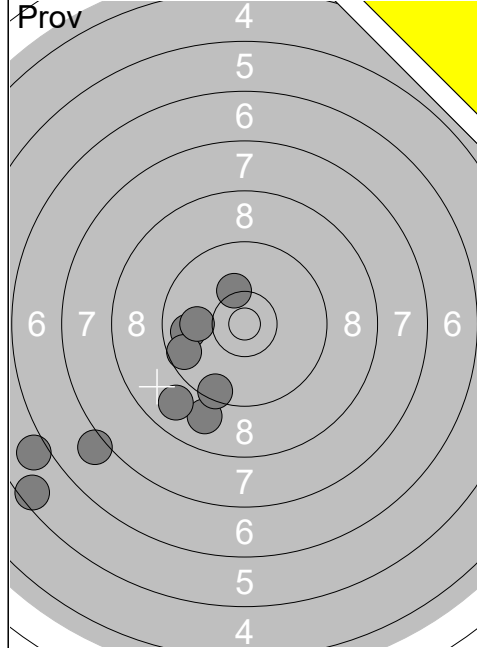

1: 5.5 ↙
2: 6.0 ↙
3: 7.1 ↙
4: 8.9 ↓
5: 9.5 ↓
6: 8.9 ↙
7: 9.8 ←
8: 10.3 ↑
9: 9.6 ←
10: 10.0 ←
Serie 81
Total 0