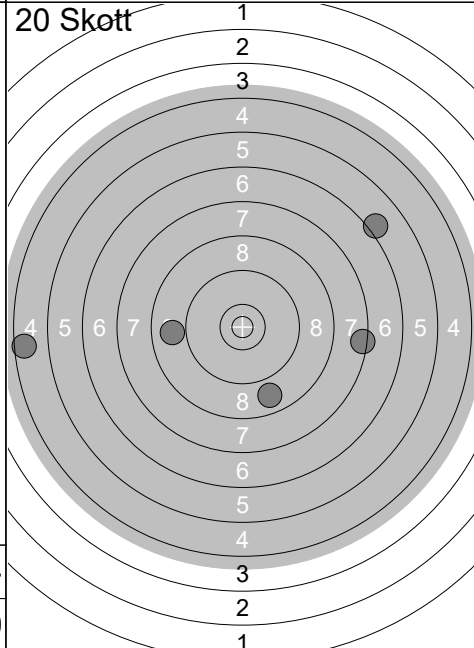

Serie	44
Total	89

Serie	33
Total	122