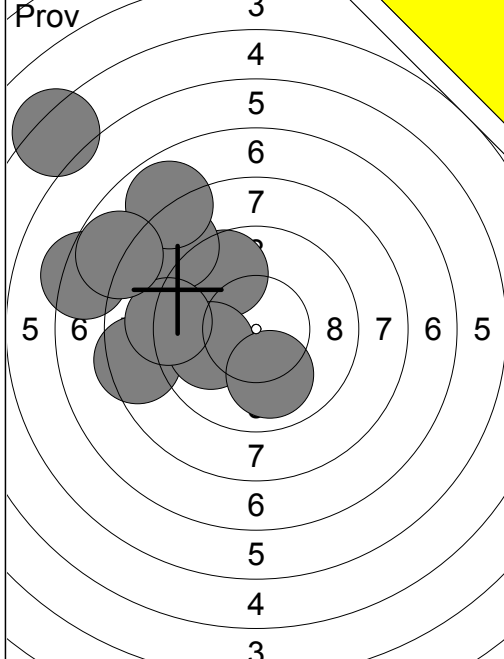

Skjutlag	Tavla	<h1 style="margin:0;">Saga Ebbhagen</h1>	
<b>1</b>	<b>2</b>		

Ramselefors	Ramselefors		Vb
-------------	-------------	--	----

02.03.2019	DM Luftgevär 2019	Ramselefors SKF	
------------	-------------------	-----------------	--

1:	8.4	←
2:	9.6	↗
3:	8.6	↗
4:	7.9	↗
5:	10.0	←
6:	7.3	←
7:	10.0	↓
8:	9.2	←
9:	7.8	↖
10:	5.2	↖
Serie		84.0
Total		0.0

11:	9.0	←
12:	9.5	↖
13:	10.4x	↗
14:	10.2x	↗
15:	10.4x	↗
16:	9.5	↖
17:	10.2x	↗
18:	9.8	↗
19:	10.6x	←
20:	10.3x	↓
Serie		99.9
Total		0.0

21:	10.4x	↓
22:	10.2x	↑
Serie		20.6
Total		0.0

1:	8.6	↖
2:	10.8x	↗
3:	10.0	←
4:	9.9	←
5:	9.2	↖
6:	10.5x	↖
7:	10.2x	↓
8:	9.1	↖
9:	8.6	↗
10:	10.3x	←
Serie		97.2
Total		97.2

11:	9.4	↓
12:	10.9x	↓
13:	9.7	↗
14:	10.0	↗
15:	10.6x	↗
16:	10.3x	↓
17:	10.7x	↗
18:	9.3	←
19:	9.5	↖
20:	8.1	←
Serie		98.5
Total		195.7