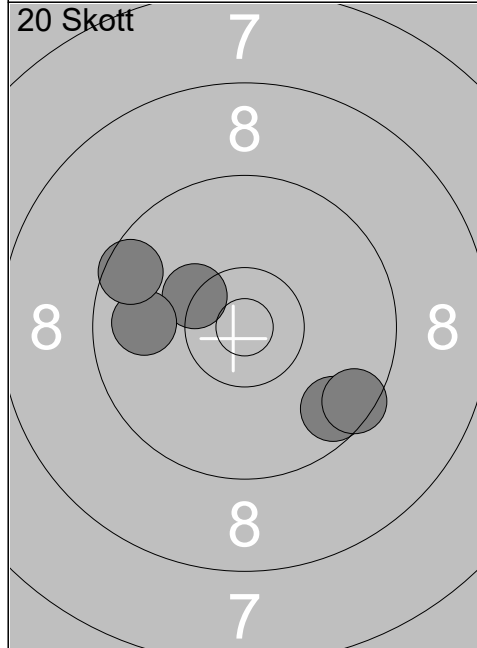

Skjutlag	Tavla	André Engström	
1	11	Ramselefors	Piteå
18.08.2018		JSM 2018 Korthåll Ställning	Ramselefors SKF
	1: 9.1 ↖ 2: 9.7 ↓ 3: 9.6 ↙ 4: 9.9 ← 5: 8.8 ↓ 6: 8.7 ↓ 7: 10.3x ← 8: 8.0 ↗ 9: 10.3x → 10: 10.2 ↓		11: 9.1 ↘ 12: 8.6 ← 13: 9.8 ↙ 14: 9.2 → 15: 8.8 ↓ 16: 10.1 ↙ 17: 8.0 ↓ 18: 8.9 ←
	Serie 90		Serie 69
	Total 0		Total 0
	1: 8.7 ↖ 2: 9.4 ↘ 3: 8.5 ↓ 4: 10.0 ↓ 5: 9.0 ↓		6: 9.5 ← 7: 9.6 ↘ 8: 10.0 ↓ 9: 9.4 ↓ 10: 10.0 ↖
	Serie 44		Serie 47
	Total 44		Total 91
	11: 10.3 → 12: 4.1 ↘ 13: 10.0 ↗ 14: 7.2 ← 15: 7.0 ↓		16: 8.9 ↓ 17: 10.5x → 18: 9.5 ↑ 19: 9.2 ↗ 20: 8.9 ↓
	Serie 38		Serie 44
	Total 129		Total 173

1:	8.3	↙
2:	10.2	↗
3:	8.5	←
4:	9.6	↗
5:	9.9	↗
6:	9.9	↙
7:	9.0	↙
8:	8.9	←
9:	10.2	↗
10:	9.7	←
Serie		89
Total		0

11:	10.5x	→
12:	9.6	↙
13:	10.5x	↗
14:	10.7x	←
15:	10.9x	↗
16:	9.3	↗
17:	9.3	↙
18:	10.6x	↗
19:	10.4x	→
Serie		87
Total		0

1:	9.3	↗
2:	10.1	→
3:	9.2	↗
4:	9.3	↗
5:	9.8	↗
Serie		46
Total		46

6:	9.8	→
7:	10.3x	↗
8:	10.3x	↘
9:	10.4x	↘
10:	10.3	→
Serie		49
Total		95

11:	7.3	↗
12:	9.4	↗
13:	9.9	↗
14:	9.9	↗
15:	10.6x	↙
Serie		44
Total		139

16:	9.4	←
17:	9.8	←
18:	10.3	↗
19:	10.4x	←
20:	9.3	←
Serie		47
Total		186

1:	6.3	←
2:	4.7	←
3:	10.2	→
4:	10.0	↗
5:	8.2	↗
6:	9.7	↖
7:	10.6x	↗
8:	9.9	↖
9:	8.7	↗
10:	10.2	←
Serie	84	
Total	0	

1:	7.7	←
2:	9.9	↗
3:	9.8	↗
4:	8.4	→
5:	10.3x	↘
Serie	43	
Total	43	