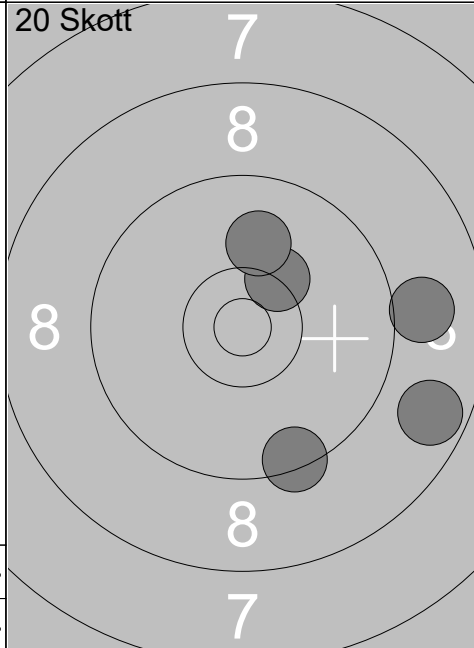

6:	9.4	→
7:	9.7	↗
8:	10.5x	↓
9:	9.9	↓
10:	10.6x	↗
Serie		47
Total		91

11:	10.3	→
12:	9.5	↗
13:	8.0	↓
14:	9.7	↓
15:	8.6	↓
Serie		44
Total		135

16:	8.8	↗
17:	8.2	↓
18:	9.9	↓
19:	8.4	←
20:	7.6	←
Serie		40
Total		175

Skjutlag	Tavla	Gustaf Björndahl			
1	9	Ramselefors	Kvistbro	JSM	Ör
18.08.2018	JSM 2018 Korthåll Ställning	Ramselefors SKF			
Prov		1: 9.6 ↓ 2: 9.7 ↓ 3: 9.4 ↗ 4: 9.6 ↑ 5: 9.5 → 6: 9.9 → 7: 9.0 ← 8: 9.5 ↓ 9: 10.0 ← 10: 9.0 ↓	Prov		11: 10.3x ← 12: 10.1 ↑ 13: 9.1 ↓ 14: 10.0 ↗ 15: 8.9 ↓
	Serie 91		Serie 47		
	Total 0		Total 0		
20 Skott		1: 10.2 ← 2: 9.4 ← 3: 9.6 ← 4: 8.8 → 5: 9.7 →	20 Skott		6: 8.3 ↓ 7: 10.3x → 8: 9.4 → 9: 8.9 ↓ 10: 9.2 →
	Serie 45		Serie 44		
	Total 45		Total 89		
20 Skott		11: 9.4 ↗ 12: 8.2 ↑ 13: 6.8 ↓ 14: 6.8 → 15: 9.6 →	20 Skott		16: 9.5 ↑ 17: 9.2 ↑ 18: 8.0 ↓ 19: 9.7 ↗ 20: 9.1 ↓
	Serie 38		Serie 44		
	Total 127		Total 171		

1:	10.1	↓
2:	9.7	→
3:	10.8x	↘
4:	8.5	→
5:	10.0	→
6:	10.2	↘
7:	10.3x	↗
8:	9.9	↗
9:	10.6x	↙
10:	7.9	↘
Serie	93	
Total	0	

11:	10.3	↘
12:	10.5x	→
13:	9.8	↗
Serie	29	
Total	0	

1:	7.9	↗
2:	10.0	→
3:	9.8	↖
4:	9.2	↘
5:	9.6	→
Serie	44	
Total	44	