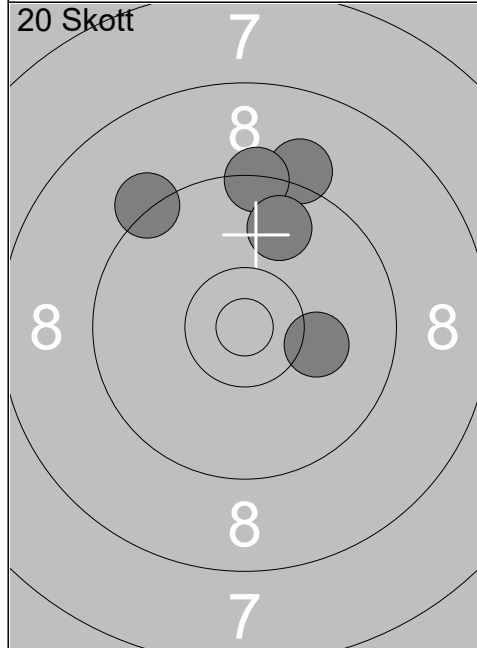

1:	10.1	↓
2:	9.7	→
3:	10.8x	↘
4:	8.5	→
5:	10.0	→
6:	10.2	↘
7:	10.3x	↗
8:	9.9	↗
9:	10.6x	↙
10:	7.9	↘
Serie	93	
Total	0	

11:	10.3	↘
12:	10.5x	→
13:	9.8	↗
Serie	29	
Total	0	

1:	7.9	↗
2:	10.0	→
3:	9.8	↖
4:	9.2	↘
5:	9.6	→
Serie	44	
Total	44	

6:	9.0	→
7:	9.4	↘
8:	8.7	↘
9:	10.3x	↗
10:	10.0	↗
Serie	46	
Total	90	

11:	10.4x	→
12:	8.9	↗
13:	8.1	↖
14:	3.4	→
15:	7.7	↗
Serie	36	
Total	126	

16:	10.2	↗
17:	8.8	↘
18:	8.7	↘
19:	9.6	→
20:	7.5	↗
Serie	42	
Total	168	

Skjutlag	Tavla	André Engström	
1	11	Ramselefors	Piteå
18.08.2018		JSM 2018 Korthåll Ställning	Ramselefors SKF
	1: 9.1 ↖ 2: 9.7 ↓ 3: 9.6 ↙ 4: 9.9 ← 5: 8.8 ↓ 6: 8.7 ↓ 7: 10.3x ← 8: 8.0 ↗ 9: 10.3x → 10: 10.2 ↓		11: 9.1 ↘ 12: 8.6 ← 13: 9.8 ↙ 14: 9.2 → 15: 8.8 ↓ 16: 10.1 ↙ 17: 8.0 ↓ 18: 8.9 ←
	Serie 90		Serie 69
	Total 0		Total 0
	1: 8.7 ↖ 2: 9.4 ↘ 3: 8.5 ↓ 4: 10.0 ↓ 5: 9.0 ↓		6: 9.5 ← 7: 9.6 ↘ 8: 10.0 ↓ 9: 9.4 ↓ 10: 10.0 ↖
	Serie 44		Serie 47
	Total 44		Total 91
	11: 10.3 → 12: 4.1 ↘ 13: 10.0 ↗ 14: 7.2 ← 15: 7.0 ↓		16: 8.9 ↓ 17: 10.5x → 18: 9.5 ↑ 19: 9.2 ↗ 20: 8.9 ↓
	Serie 38		Serie 44
	Total 129		Total 173

1:	8.3	↙
2:	10.2	↗
3:	8.5	←
4:	9.6	↗
5:	9.9	↗
6:	9.9	↙
7:	9.0	↙
8:	8.9	←
9:	10.2	↗
10:	9.7	←
Serie		89
Total		0

11:	10.5x	→
12:	9.6	↙
13:	10.5x	↗
14:	10.7x	←
15:	10.9x	↗
16:	9.3	↗
17:	9.3	↙
18:	10.6x	↗
19:	10.4x	→
Serie		87
Total		0