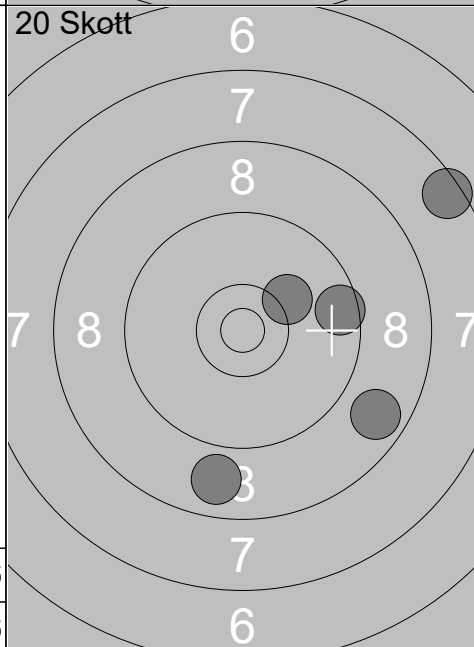

Skjutlag	Tavla	Gustaf Björndahl			
1	9	Ramselefors	Kvistbro	JSM	Ör
18.08.2018	JSM 2018 Korthåll Ställning	Ramselefors SKF			
Prov		1: 9.6 ↓ 2: 9.7 ↓ 3: 9.4 ↗ 4: 9.6 ↑ 5: 9.5 → 6: 9.9 → 7: 9.0 ← 8: 9.5 ↓ 9: 10.0 ← 10: 9.0 ↓	Prov		11: 10.3x ← 12: 10.1 ↑ 13: 9.1 ↓ 14: 10.0 ↗ 15: 8.9 ↓
	Serie 91		Serie 47		
	Total 0		Total 0		
20 Skott		1: 10.2 ← 2: 9.4 ← 3: 9.6 ← 4: 8.8 → 5: 9.7 →	20 Skott		6: 8.3 ↓ 7: 10.3x → 8: 9.4 → 9: 8.9 ↓ 10: 9.2 →
	Serie 45		Serie 44		
	Total 45		Total 89		
20 Skott		11: 9.4 ↗ 12: 8.2 ↑ 13: 6.8 ↓ 14: 6.8 → 15: 9.6 →	20 Skott		16: 9.5 ↑ 17: 9.2 ↑ 18: 8.0 ↓ 19: 9.7 ↗ 20: 9.1 ↓
	Serie 38		Serie 44		
	Total 127		Total 171		

1:	10.1	↓
2:	9.7	→
3:	10.8x	↘
4:	8.5	→
5:	10.0	→
6:	10.2	↘
7:	10.3x	↗
8:	9.9	↗
9:	10.6x	↙
10:	7.9	↘
Serie	93	
Total	0	

11:	10.3	↘
12:	10.5x	→
13:	9.8	↗
Serie	29	
Total	0	

1:	7.9	↗
2:	10.0	→
3:	9.8	↖
4:	9.2	↘
5:	9.6	→
Serie	44	
Total	44	

6:	9.0	→
7:	9.4	↘
8:	8.7	↘
9:	10.3x	↗
10:	10.0	↗
Serie	46	
Total	90	

11:	10.4x	→
12:	8.9	↗
13:	8.1	↖
14:	3.4	→
15:	7.7	↗
Serie	36	
Total	126	

16:	10.2	↗
17:	8.8	↘
18:	8.7	↘
19:	9.6	→
20:	7.5	↗
Serie	42	
Total	168	

Skjutlag	Tavla	André Engström	
1	11	Ramselefors	Piteå
18.08.2018		JSM 2018 Korthåll Ställning	Ramselefors SKF
	1: 9.1 ↖ 2: 9.7 ↓ 3: 9.6 ↙ 4: 9.9 ← 5: 8.8 ↓ 6: 8.7 ↓ 7: 10.3x ← 8: 8.0 ↗ 9: 10.3x → 10: 10.2 ↓		11: 9.1 ↘ 12: 8.6 ← 13: 9.8 ↙ 14: 9.2 → 15: 8.8 ↓ 16: 10.1 ↙ 17: 8.0 ↓ 18: 8.9 ←
	Serie 90		Serie 69
	Total 0		Total 0
	1: 8.7 ↖ 2: 9.4 ↘ 3: 8.5 ↓ 4: 10.0 ↓ 5: 9.0 ↓		6: 9.5 ← 7: 9.6 ↘ 8: 10.0 ↓ 9: 9.4 ↓ 10: 10.0 ↖
	Serie 44		Serie 47
	Total 44		Total 91
	11: 10.3 → 12: 4.1 ↘ 13: 10.0 ↗ 14: 7.2 ← 15: 7.0 ↓		16: 8.9 ↓ 17: 10.5x → 18: 9.5 ↑ 19: 9.2 ↗ 20: 8.9 ↓
	Serie 38		Serie 44
	Total 129		Total 173