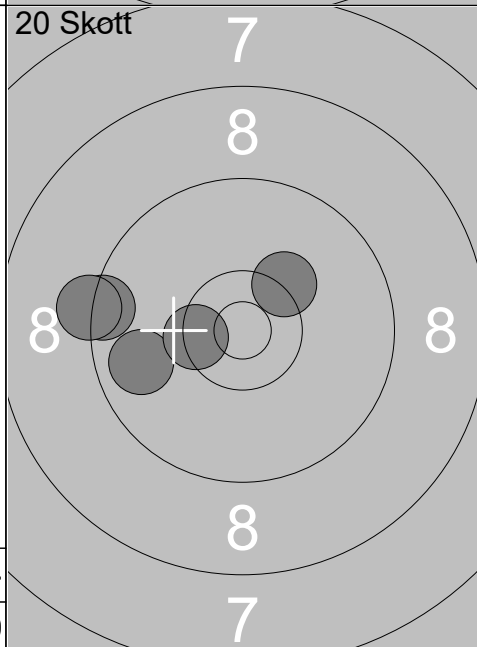

Skjutlag	Tavla	André Engström	
1	11	Ramselefors	Piteå
18.08.2018		JSM 2018 Korthåll Ställning	Ramselefors SKF
	1: 9.1 ↖ 2: 9.7 ↓ 3: 9.6 ↙ 4: 9.9 ← 5: 8.8 ↓ 6: 8.7 ↓ 7: 10.3x ← 8: 8.0 ↗ 9: 10.3x → 10: 10.2 ↓		11: 9.1 ↘ 12: 8.6 ← 13: 9.8 ↙ 14: 9.2 → 15: 8.8 ↓ 16: 10.1 ↙ 17: 8.0 ↓ 18: 8.9 ←
	Serie 90		Serie 69
	Total 0		Total 0
	1: 8.7 ↖ 2: 9.4 ↘ 3: 8.5 ↓ 4: 10.0 ↓ 5: 9.0 ↓		6: 9.5 ← 7: 9.6 ↘ 8: 10.0 ↓ 9: 9.4 ↓ 10: 10.0 ↖
	Serie 44		Serie 47
	Total 44		Total 91
	11: 10.3 → 12: 4.1 ↘ 13: 10.0 ↗ 14: 7.2 ← 15: 7.0 ↓		16: 8.9 ↓ 17: 10.5x → 18: 9.5 ↑ 19: 9.2 ↗ 20: 8.9 ↓
	Serie 38		Serie 44
	Total 129		Total 173

1:	8.3	↙
2:	10.2	↗
3:	8.5	←
4:	9.6	↗
5:	9.9	↗
6:	9.9	↙
7:	9.0	↙
8:	8.9	←
9:	10.2	↗
10:	9.7	←
Serie		89
Total		0

11:	10.5x	→
12:	9.6	↙
13:	10.5x	↗
14:	10.7x	←
15:	10.9x	↗
16:	9.3	↗
17:	9.3	↙
18:	10.6x	↗
19:	10.4x	→
Serie		87
Total		0

1:	9.3	↗
2:	10.1	→
3:	9.2	↗
4:	9.3	↗
5:	9.8	↗
Serie		46
Total		46

6:	9.8	→
7:	10.3x	↗
8:	10.3x	↘
9:	10.4x	↘
10:	10.3	→
Serie		49
Total		95

11:	7.3	↗
12:	9.4	↗
13:	9.9	↗
14:	9.9	↗
15:	10.6x	↙
Serie		44
Total		139