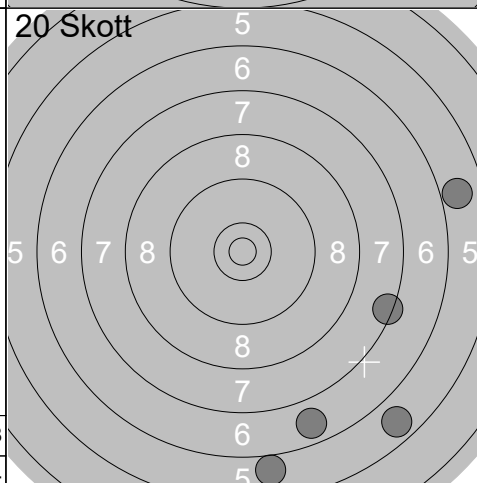

1:	9.7	↘
2:	9.2	↗
3:	10.2	↗
4:	7.3	→
5:	9.2	↑
6:	8.4	↗
7:	9.9	→
8:	8.6	→
9:	9.4	↘
10:	8.9	↗

Serie	86
Total	0

11:	7.7	↘
12:	8.2	→
13:	8.8	↘
14:	10.0	→
15:	10.5x	↘
16:	9.1	↗
17:	10.0	↘
18:	8.7	↘
19:	9.4	↘
20:	9.3	↗

Serie	88
Total	0

21:	9.7	↘
22:	10.0	↗

Serie	19
Total	0

1:	9.7	→
2:	10.2	↗
3:	8.6	↖
4:	9.8	↘
5:	10.8x	↘

Serie	46
Total	46

6:	9.6	↖
7:	10.0	↘
8:	10.8x	↘
9:	10.1	↑
10:	9.7	↖

Serie	48
Total	94

11:	6.8	↘
12:	6.0	↘
13:	5.8	↘
14:	5.9	→
15:	7.4	→

Serie	29
Total	123

16:	7.7	↘
17:	8.8	↘
18:	6.8	↘
19:	7.7	→
20:	9.0	↖

Serie	37
Total	160

Skjuttag	Tavla	Noell Fessé			
2	14	Gefle Friv Skarp		JSM	Gä
18.08.2018		JSM 2018 Korthåll Ställning		Ramselefors SKF	
Prov 	1: 8.5 ↗	Prov 	11: 9.2 ↓		
	2: 10.4x →		12: 9.1 →		
	3: 8.2 ↓		13: 9.3 ↓		
	4: 9.1 →		14: 9.6 ↙		
	5: 9.3 ↘		15: 9.1 ↘		
	6: 8.3 ↖		16: 10.3 ↘		
	7: 8.6 ↗	Serie		80	Serie
	8: 10.2 ↗	Total		0	55
	9: 10.6x ↓	Total		0	0
20 Skott 	1: 10.0 ↗	20 Skott 	6: 9.9 →		
	2: 10.5x ↗		7: 10.1 ↖		
	3: 8.8 ↗		8: 9.5 ↖		
	4: 9.8 ↗		9: 10.0 ↓		
	5: 9.3 ↓		10: 9.1 →		
	Serie	Serie		46	47
	Total	Total		46	93
20 Skott 	11: 9.2 ↖	20 Skott 	16: 10.0 →		
	12: 9.4 ↗		17: 9.7 ↓		
	13: 9.5 →		18: 8.4 ↖		
	14: 7.3 ↖		19: 9.2 →		
	15: 8.8 →		20: 8.7 ↖		
	Serie	Serie		42	44
	Total	Total		135	179