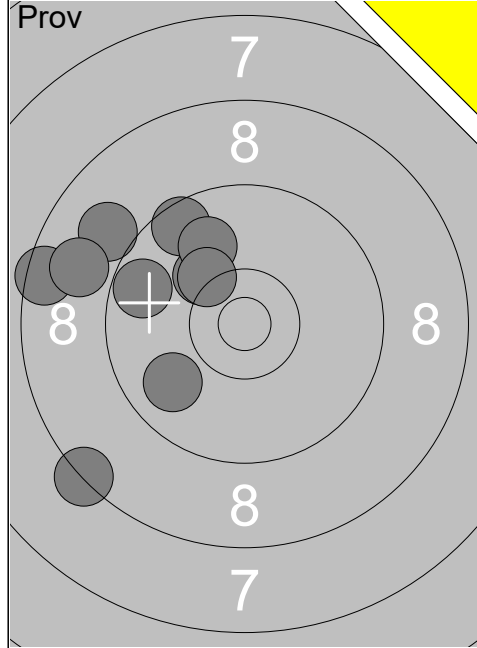

1:	10.1	↓
2:	9.7	→
3:	10.8x	↘
4:	8.5	→
5:	10.0	→
6:	10.2	↘
7:	10.3x	↗
8:	9.9	↗
9:	10.6x	↙
10:	7.9	↘
Serie	93	
Total	0	

11:	10.3	↘
12:	10.5x	→
13:	9.8	↗
Serie	29	
Total	0	

1:	7.9	↗
2:	10.0	→
3:	9.8	↖
4:	9.2	↘
5:	9.6	→
Serie	44	
Total	44	

6:	9.0	→
7:	9.4	↘
8:	8.7	↘
9:	10.3x	↗
10:	10.0	↗
Serie	46	
Total	90	

11:	10.4x	→
12:	8.9	↗
13:	8.1	↖
14:	3.4	→
15:	7.7	↗
Serie	36	
Total	126	

16:	10.2	↗
17:	8.8	↘
18:	8.7	↘
19:	9.6	→
20:	7.5	↗
Serie	42	
Total	168	

Skjutlag	Tavla	André Engström	
1	11	Ramselefors	Piteå
18.08.2018		JSM 2018 Korthåll Ställning	Ramselefors SKF
	1: 9.1 ↖ 2: 9.7 ↓ 3: 9.6 ↙ 4: 9.9 ← 5: 8.8 ↓ 6: 8.7 ↓ 7: 10.3x ← 8: 8.0 ↗ 9: 10.3x → 10: 10.2 ↓		11: 9.1 ↘ 12: 8.6 ← 13: 9.8 ↙ 14: 9.2 → 15: 8.8 ↓ 16: 10.1 ↙ 17: 8.0 ↓ 18: 8.9 ←
	Serie 90		Serie 69
	Total 0		Total 0
	1: 8.7 ↖ 2: 9.4 ↘ 3: 8.5 ↓ 4: 10.0 ↓ 5: 9.0 ↓		6: 9.5 ← 7: 9.6 ↘ 8: 10.0 ↓ 9: 9.4 ↓ 10: 10.0 ↖
	Serie 44		Serie 47
	Total 44		Total 91
	11: 10.3 → 12: 4.1 ↘ 13: 10.0 ↗ 14: 7.2 ← 15: 7.0 ↓		16: 8.9 ↓ 17: 10.5x → 18: 9.5 ↑ 19: 9.2 ↗ 20: 8.9 ↓
	Serie 38		Serie 44
	Total 129		Total 173

1:	8.3	↙
2:	10.2	↗
3:	8.5	←
4:	9.6	↗
5:	9.9	↗
6:	9.9	↙
7:	9.0	↙
8:	8.9	←
9:	10.2	↗
10:	9.7	←
Serie		89
Total		0

11:	10.5x	→
12:	9.6	↙
13:	10.5x	↗
14:	10.7x	←
15:	10.9x	↗
16:	9.3	↗
17:	9.3	↙
18:	10.6x	↗
19:	10.4x	→
Serie		87
Total		0