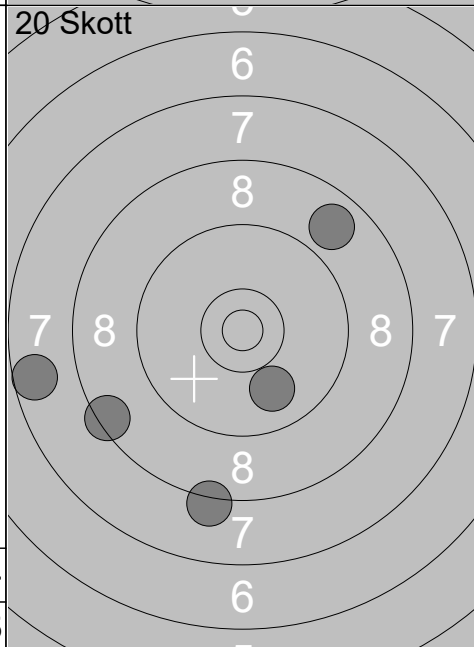

1:	10.7x ←
2:	8.0 ↑
3:	9.8 ↗
4:	9.3 ↗
5:	9.1 →
Serie	45
Total	45

6:	10.2 ↗
7:	10.2 ↗
8:	9.1 ↗
9:	9.5 →
10:	9.7 ↘
Serie	47
Total	92

11:	4.9 →
12:	4.4 →
13:	3.8 ↗
14:	7.5 ↘
15:	5.6 ↘
Serie	23
Total	115

16:	8.3 ↑
17:	8.8 ↗
18:	9.6 →
19:	9.9 →
20:	9.1 ↘
Serie	43
Total	158

1:	4.9	→
2:	9.5	↓
3:	9.9	↓
4:	8.6	↓
5:	9.3	→
6:	10.5x	↗
7:	10.5x	↓
8:	10.2	↗
9:	9.9	↓
10:	9.6	←
Serie		87
Total		0

11:	9.2	↗
12:	10.4x	←
Serie		19
Total		0

1:	9.7	←
2:	10.7x	↓
3:	8.5	←
4:	9.4	←
5:	8.2	↗
Serie		44
Total		44

6:	9.4	→
7:	9.7	↗
8:	10.5x	↓
9:	9.9	↓
10:	10.6x	↗
Serie		47
Total		91

11:	10.3	→
12:	9.5	↗
13:	8.0	↓
14:	9.7	↓
15:	8.6	↓
Serie		44
Total		135

16:	8.8	↗
17:	8.2	↓
18:	9.9	↓
19:	8.4	←
20:	7.6	←
Serie		40
Total		175

Skjutlag	Tavla	Gustaf Björndahl			
1	9	Ramselefors	Kvistbro	JSM	Ör
18.08.2018	JSM 2018 Korthåll Ställning	Ramselefors SKF			
Prov		1: 9.6 ↓ 2: 9.7 ↓ 3: 9.4 ↗ 4: 9.6 ↑ 5: 9.5 → 6: 9.9 → 7: 9.0 ← 8: 9.5 ↓ 9: 10.0 ← 10: 9.0 ↓	Prov		11: 10.3x ← 12: 10.1 ↑ 13: 9.1 ↓ 14: 10.0 ↗ 15: 8.9 ↓
	Serie 91		Serie 47		
	Total 0		Total 0		
20 Skott		1: 10.2 ← 2: 9.4 ← 3: 9.6 ← 4: 8.8 → 5: 9.7 →	20 Skott		6: 8.3 ↓ 7: 10.3x → 8: 9.4 → 9: 8.9 ↓ 10: 9.2 →
	Serie 45		Serie 44		
	Total 45		Total 89		
20 Skott		11: 9.4 ↗ 12: 8.2 ↑ 13: 6.8 ↓ 14: 6.8 → 15: 9.6 →	20 Skott		16: 9.5 ↑ 17: 9.2 ↑ 18: 8.0 ↓ 19: 9.7 ↗ 20: 9.1 ↓
	Serie 38		Serie 44		
	Total 127		Total 171		