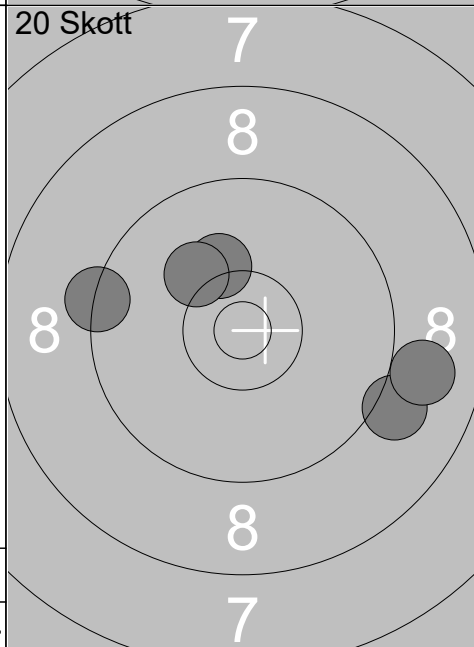

16:	9.1	↘
17:	8.9	↗
18:	10.2	↗
19:	10.2	↗
20:	9.3	←
Serie	46	
Total	170