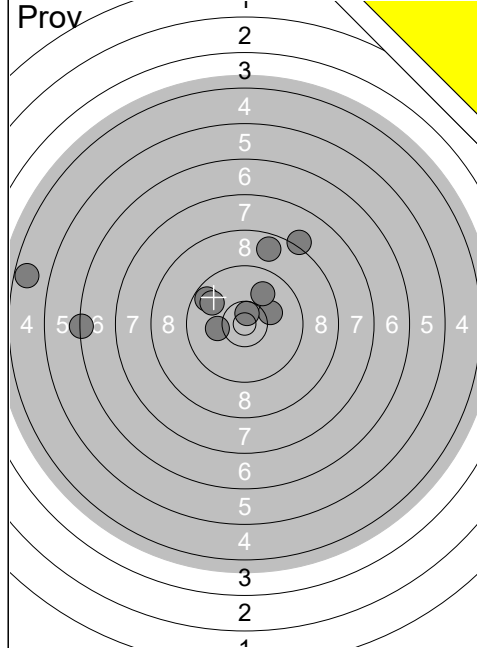

Skjutlag	Tavla	André Engström	
1	11	Ramselefors	Piteå
18.08.2018		JSM 2018 Korthåll Ställning	Ramselefors SKF
	1: 9.1 ↖ 2: 9.7 ↓ 3: 9.6 ↙ 4: 9.9 ← 5: 8.8 ↓ 6: 8.7 ↓ 7: 10.3x ← 8: 8.0 ↗ 9: 10.3x → 10: 10.2 ↓		11: 9.1 ↘ 12: 8.6 ← 13: 9.8 ↙ 14: 9.2 → 15: 8.8 ↓ 16: 10.1 ↙ 17: 8.0 ↓ 18: 8.9 ←
	Serie 90		Serie 69
	Total 0		Total 0
	1: 8.7 ↖ 2: 9.4 ↘ 3: 8.5 ↓ 4: 10.0 ↓ 5: 9.0 ↓		6: 9.5 ← 7: 9.6 ↘ 8: 10.0 ↓ 9: 9.4 ↓ 10: 10.0 ↖
	Serie 44		Serie 47
	Total 44		Total 91
	11: 10.3 → 12: 4.1 ↘ 13: 10.0 ↗ 14: 7.2 ← 15: 7.0 ↓		16: 8.9 ↓ 17: 10.5x → 18: 9.5 ↑ 19: 9.2 ↗ 20: 8.9 ↓
	Serie 38		Serie 44
	Total 129		Total 173

1:	8.3	↙
2:	10.2	↗
3:	8.5	←
4:	9.6	↗
5:	9.9	↗
6:	9.9	↙
7:	9.0	↙
8:	8.9	←
9:	10.2	↗
10:	9.7	←
Serie		89
Total		0

11:	10.5x	→
12:	9.6	↙
13:	10.5x	↗
14:	10.7x	←
15:	10.9x	↗
16:	9.3	↗
17:	9.3	↙
18:	10.6x	↗
19:	10.4x	→
Serie		87
Total		0

1:	9.3	↗
2:	10.1	→
3:	9.2	↗
4:	9.3	↗
5:	9.8	↗
Serie		46
Total		46

6:	9.8	→
7:	10.3x	↗
8:	10.3x	↘
9:	10.4x	↘
10:	10.3	→
Serie		49
Total		95

11:	7.3	↗
12:	9.4	↗
13:	9.9	↗
14:	9.9	↗
15:	10.6x	↙
Serie		44
Total		139

16:	9.4	←
17:	9.8	←
18:	10.3	↗
19:	10.4x	←
20:	9.3	←
Serie		47
Total		186

1:	6.3	←
2:	4.7	←
3:	10.2	→
4:	10.0	↗
5:	8.2	↗
6:	9.7	↖
7:	10.6x	↗
8:	9.9	↖
9:	8.7	↗
10:	10.2	←
Serie	84	
Total	0	

1:	7.7	←
2:	9.9	↗
3:	9.8	↗
4:	8.4	→
5:	10.3x	↘
Serie	43	
Total	43	