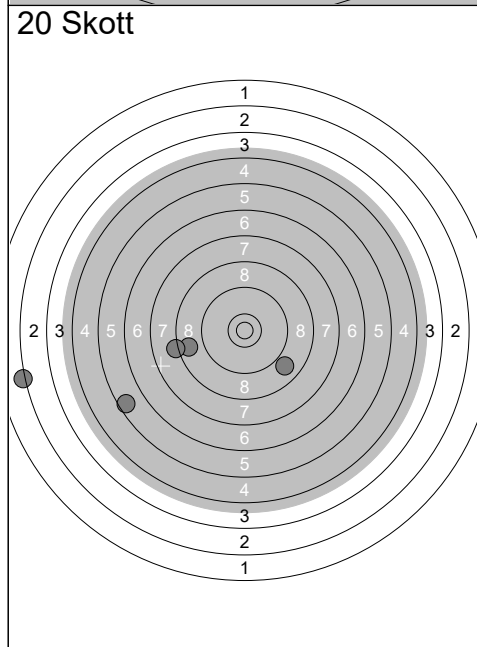

Skjutlag	Tavla	Vincent Stridsson	
2	20		
Ramselefors	Gällivare	JSM	No
18.08.2018	JSM 2018 Korthåll Ställning	Ramselefors SKF	
	1: 9.2 ↘		11: 10.3 ↘
	2: 10.4x ↙		12: 8.8 ↘
	3: 9.4 ↘		13: 9.4 ↘
	4: 10.3 ↘		14: 9.5 ↗
	5: 9.4 →		15: 9.0 ←
	6: 9.3 ↘		16: 9.0 ↘
	7: 9.8 ←		17: 10.1 ↘
	8: 10.0 ↘		18: 8.3 ↘
	9: 8.7 ↑		19: 9.4 ↗
	10: 10.6x ↘		
Serie	93	Serie	81
Total	0	Total	0
	1: 8.3 →		6: 10.4x ↑
	2: 10.0 ↘		7: 8.1 ↘
	3: 9.7 ↗		8: 10.1 ↘
	4: 9.5 ←		9: 8.3 ↙
	5: 9.9 ↗		10: 9.8 ↗
Serie	45	Serie	45
Total	45	Total	90
	11: 8.8 ↑		16: 9.3 ↘
	12: 5.5 ↘		17: 8.0 →
	13: 8.0 ↘		18: 10.5x ↘
	14: 8.8 ↘		19: 8.8 ↘
	15: 4.6 ↘		20: 9.3 ↘
Serie	33	Serie	44
Total	123	Total	167

1:	10.0	←
2:	9.8	↗
3:	9.2	↘
4:	5.6	←
5:	9.0	←
6:	9.0	↘
7:	9.6	↘
8:	9.9	↘
9:	8.6	←
10:	9.2	↙
Serie	86	
Total	0	

11:	9.7	←
6:	9.0	↘
7:	8.4	↗
8:	10.7x	↗
9:	9.7	↗
10:	10.4x	↘
Serie	9	
Total	0	

1:	10.0	↘
2:	9.6	←
3:	9.0	↘
4:	9.8	←
5:	10.1	↗
Serie	47	
Total	47	

6:	9.0	↘
7:	8.4	↗
8:	10.7x	↗
9:	9.7	↗
10:	10.4x	↘
Serie	46	
Total	93	

11:	8.7	←
12:	2.2	←
13:	8.9	↘
14:	8.2	←
15:	5.6	←
Serie	31	
Total	124	

16:	9.1	↘
17:	8.9	↗
18:	10.2	↗
19:	10.2	↗
20:	9.3	←
Serie	46	
Total	170	