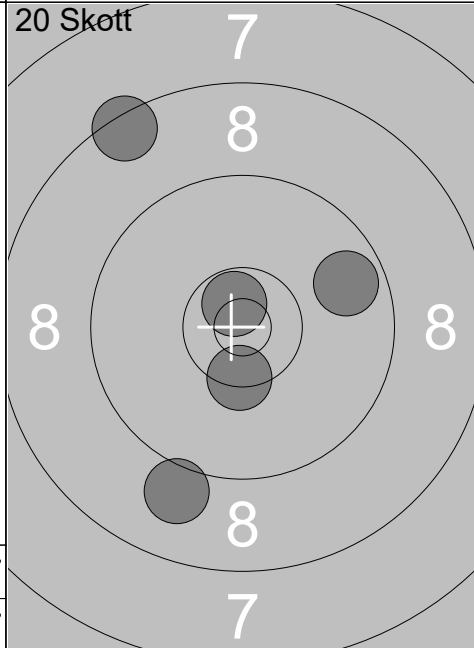

Skjutlag	Tavla	Vincent Stridsson	
2	20		
Ramselefors	Gällivare	JSM	No
18.08.2018	JSM 2018 Korthåll Ställning	Ramselefors SKF	
	1: 9.2 ↘		11: 10.3 ↘
	2: 10.4x ↙		12: 8.8 ↘
	3: 9.4 ↘		13: 9.4 ↘
	4: 10.3 ↘		14: 9.5 ↗
	5: 9.4 →		15: 9.0 ←
	6: 9.3 ↘		16: 9.0 ↘
	7: 9.8 ←		17: 10.1 ↘
	8: 10.0 ↘		18: 8.3 ↘
	9: 8.7 ↑		19: 9.4 ↗
	10: 10.6x ↘		
Serie	93	Serie	81
Total	0	Total	0
	1: 8.3 →		6: 10.4x ↑
	2: 10.0 ↘		7: 8.1 ↘
	3: 9.7 ↗		8: 10.1 ↘
	4: 9.5 ←		9: 8.3 ↙
	5: 9.9 ↗		10: 9.8 ↗
Serie	45	Serie	45
Total	45	Total	90
	11: 8.8 ↑		16: 9.3 ↘
	12: 5.5 ↘		17: 8.0 →
	13: 8.0 ↘		18: 10.5x ↘
	14: 8.8 ↘		19: 8.8 ↘
	15: 4.6 ↘		20: 9.3 ↘
Serie	33	Serie	44
Total	123	Total	167

1:	10.0	←
2:	9.8	↗
3:	9.2	↘
4:	5.6	←
5:	9.0	←
6:	9.0	↘
7:	9.6	↘
8:	9.9	↘
9:	8.6	←
10:	9.2	↙
Serie	86	
Total	0	

11:	9.7	←
6:	9.0	↘
7:	8.4	↗
8:	10.7x	↗
9:	9.7	↗
10:	10.4x	↘
Serie	9	
Total	0	

1:	10.0	↘
2:	9.6	←
3:	9.0	↘
4:	9.8	←
5:	10.1	↗
Serie	47	
Total	47	