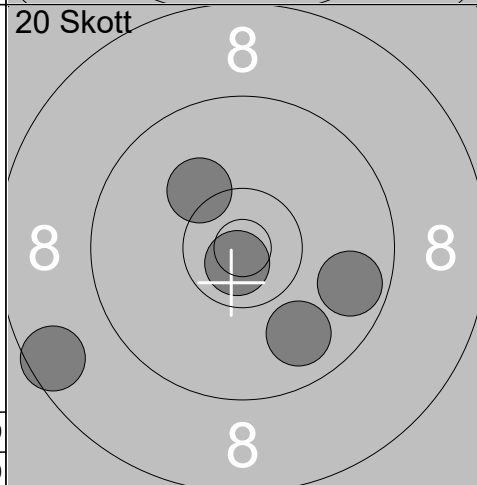

Skjutlag	Tavla	Marcus Heinemark	
2	11		
Ramselefors	Norrköping	JSM	Ös
18.08.2018	JSM 2018 Korthåll Ställning	Ramselefors SKF	
Prov 	1: 10.4x ↓ 2: 10.1 ↓ 3: 9.8 ← 4: 9.3 ↗ 5: 9.4 ← 6: 7.9 ← 7: 10.6x ← 8: 9.7 ↓ 9: 9.0 ← 10: 9.3 ↓	Prov 	11: 10.4x ↓ 12: 10.2 ↓ 13: 10.0 ← 14: 9.2 ← 15: 8.5 ↗ 16: 9.4 ← 17: 9.0 ↗ 18: 10.2 → 19: 9.1 ↗
	Serie 91		Serie 84
	Total 0		Total 0
20 Skott 	1: 10.4x ↗ 2: 10.3 ↑ 3: 9.8 ← 4: 10.1 ↑ 5: 10.1 ↑	20 Skott 	6: 10.2 ← 7: 8.3 ← 8: 9.2 ↗ 9: 10.6x ↗ 10: 10.4x ↓
	Serie 49		Serie 47
	Total 49		Total 96
20 Skott 	11: 9.0 ← 12: 8.6 ↑ 13: 9.1 → 14: 7.4 ↓ 15: 10.1 ↗	20 Skott 	16: 9.7 ← 17: 6.9 → 18: 9.8 → 19: 8.2 ← 20: 8.1 ←
	Serie 43		Serie 40
	Total 139		Total 179

1:	9.7	↘
2:	9.2	↗
3:	10.2	↗
4:	7.3	→
5:	9.2	↑
6:	8.4	↗
7:	9.9	→
8:	8.6	→
9:	9.4	↘
10:	8.9	↗

Serie	86
Total	0

11:	7.7	↘
12:	8.2	→
13:	8.8	↘
14:	10.0	→
15:	10.5x	↘
16:	9.1	↗
17:	10.0	↘
18:	8.7	↘
19:	9.4	↘
20:	9.3	↗

Serie	88
Total	0

21:	9.7	↘
22:	10.0	↗

Serie	19
Total	0

1:	9.7	→
2:	10.2	↗
3:	8.6	↖
4:	9.8	↘
5:	10.8x	↘

Serie	46
Total	46

6:	9.6	↖
7:	10.0	↘
8:	10.8x	↘
9:	10.1	↑
10:	9.7	↖

Serie	48
Total	94

11:	6.8	↘
12:	6.0	↘
13:	5.8	↘
14:	5.9	→
15:	7.4	→