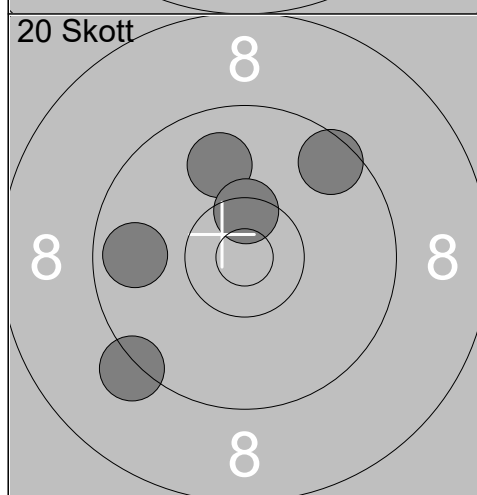

1: 8.4	➔
2: 8.4	➔
3: 8.3	➔
4: 7.8	➔
5: 8.9	➔
6: 9.8	←
7: 10.9x	←
8: 9.9	↙
9: 10.0	↑
10: 10.1	➔
<b>Serie</b>	<b>87</b>
<b>Total</b>	<b>0</b>

11: 10.2	➔
12: 9.5	➔
14: 9.9	➔
15: 10.4x	↓
16: 10.7x	➔
17: 9.4	➔
18: 10.0	←
19: 10.8x	↘
20: 10.2	↓
<b>Serie</b>	<b>87</b>
<b>Total</b>	<b>0</b>

21: 10.3	➔
<b>Serie</b>	<b>10</b>
<b>Total</b>	<b>0</b>

1: 10.4x	←
2: 10.2	↓
3: 10.7x	↓
4: 9.9	↓
5: 9.3	↓
<b>Serie</b>	<b>48</b>
<b>Total</b>	<b>48</b>

6: 8.7	↘
7: 10.9x	➔
8: 10.6x	←
9: 10.2	←
10: 10.8x	↗
<b>Serie</b>	<b>48</b>
<b>Total</b>	<b>96</b>

11: 8.7	➔
12: 8.7	➔
13: 9.0	↓
14: 8.7	↓
15: 9.0	←
<b>Serie</b>	<b>42</b>
<b>Total</b>	<b>138</b>

16: 9.6	↗
17: 9.2	↙
18: 9.9	↑
19: 10.4x	↑
20: 9.8	←
<b>Serie</b>	<b>46</b>
<b>Total</b>	<b>184</b>

Skjutlag	Tavla	Johan Stenborg			
2	7	Ramselefors	Bälinge-Jumkil	JSM	Up
18.08.2018		JSM 2018 Korthåll Ställning		Ramselefors SKF	
Prov 	1: 10.1 ➔	Prov 	11: 9.1 ↗		
	2: 10.2 ↑		12: 9.6 ➔		
	3: 8.6 ➔		13: 9.8 ➔		
	4: 9.5 ➔				
	5: 10.2 ↗				
	6: 9.3 ↗				
	7: 8.8 ↗				
	8: 9.3 ➔				
	9: 10.4x ➔				
	10: 8.9 ↑				
	Serie 91		Serie 27		
	Total 0		Total 0		
20 Skott 	1: 8.4 ←	20 Skott 	6: 9.9 ➔		
	2: 9.3 ↑		7: 10.5x ➔		
	3: 10.1 ➔		8: 9.9 ↗		
	4: 9.9 ↑		9: 10.1 ↗		
	5: 10.0 ↘		10: 10.6x ↑		
	Serie 46		Serie 48		
	Total 46		Total 94		
20 Skott 	11: 9.7 ➔	20 Skott 	16: 8.4 ↗		
	12: 9.5 ↑		17: 10.1 ↘		
	13: 6.8 ↗		18: 9.4 ↘		
	14: 8.7 ↗		19: 10.5x ↑		
	15: 7.7 ↗		20: 9.8 ➔		
	Serie 39		Serie 46		
	Total 133		Total 179		