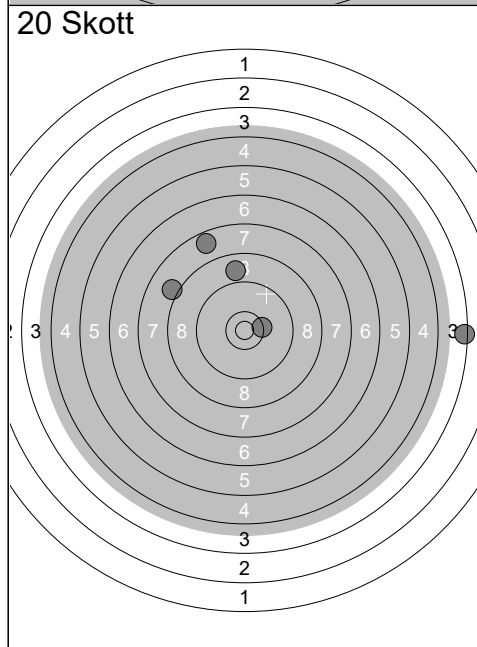

Skjutlag	Tavla	Gustaf Björndahl			
1	9	Ramselefors	Kvistbro	JSM	Ör
18.08.2018	JSM 2018 Korthåll Ställning	Ramselefors SKF			
Prov		1: 9.6 ↓ 2: 9.7 ↓ 3: 9.4 ↗ 4: 9.6 ↑ 5: 9.5 → 6: 9.9 → 7: 9.0 ← 8: 9.5 ↓ 9: 10.0 ← 10: 9.0 ↓	Prov		11: 10.3x ← 12: 10.1 ↑ 13: 9.1 ↓ 14: 10.0 ↗ 15: 8.9 ↓
	Serie 91		Serie 47		
	Total 0		Total 0		
20 Skott		1: 10.2 ← 2: 9.4 ← 3: 9.6 ← 4: 8.8 → 5: 9.7 →	20 Skott		6: 8.3 ↓ 7: 10.3x → 8: 9.4 → 9: 8.9 ↓ 10: 9.2 →
	Serie 45		Serie 44		
	Total 45		Total 89		
20 Skott		11: 9.4 ↗ 12: 8.2 ↑ 13: 6.8 ↓ 14: 6.8 → 15: 9.6 →	20 Skott		16: 9.5 ↑ 17: 9.2 ↑ 18: 8.0 ↓ 19: 9.7 ↗ 20: 9.1 ↓
	Serie 38		Serie 44		
	Total 127		Total 171		

1:	10.1	↓
2:	9.7	→
3:	10.8x	↘
4:	8.5	→
5:	10.0	→
6:	10.2	↘
7:	10.3x	↗
8:	9.9	↗
9:	10.6x	↙
10:	7.9	↘
Serie	93	
Total	0	

11:	10.3	↘
12:	10.5x	→
13:	9.8	↗
Serie	29	
Total	0	

1:	7.9	↗
2:	10.0	→
3:	9.8	↖
4:	9.2	↘
5:	9.6	→
Serie	44	
Total	44	

6:	9.0	→
7:	9.4	↘
8:	8.7	↘
9:	10.3x	↗
10:	10.0	↗
Serie	46	
Total	90	

11:	10.4x	→
12:	8.9	↗
13:	8.1	↖
14:	3.4	→
15:	7.7	↗
Serie	36	
Total	126	

16:	10.2	↗
17:	8.8	↘
18:	8.7	↘
19:	9.6	→
20:	7.5	↗
Serie	42	
Total	168	

Skjutlag	Tavla	André Engström	
1	11	Ramselefors	Piteå
18.08.2018		JSM 2018 Korthåll Ställning	Ramselefors SKF
	1: 9.1 ↖ 2: 9.7 ↓ 3: 9.6 ↙ 4: 9.9 ← 5: 8.8 ↓ 6: 8.7 ↓ 7: 10.3x ← 8: 8.0 ↗ 9: 10.3x → 10: 10.2 ↓		11: 9.1 ↘ 12: 8.6 ← 13: 9.8 ↙ 14: 9.2 → 15: 8.8 ↓ 16: 10.1 ↙ 17: 8.0 ↓ 18: 8.9 ←
	Serie 90		Serie 69
	Total 0		Total 0
	1: 8.7 ↖ 2: 9.4 ↘ 3: 8.5 ↓ 4: 10.0 ↓ 5: 9.0 ↓		6: 9.5 ← 7: 9.6 ↘ 8: 10.0 ↓ 9: 9.4 ↓ 10: 10.0 ↖
	Serie 44		Serie 47
	Total 44		Total 91
	11: 10.3 → 12: 4.1 ↘ 13: 10.0 ↗ 14: 7.2 ← 15: 7.0 ↓		16: 8.9 ↓ 17: 10.5x → 18: 9.5 ↑ 19: 9.2 ↗ 20: 8.9 ↓
	Serie 38		Serie 44
	Total 129		Total 173