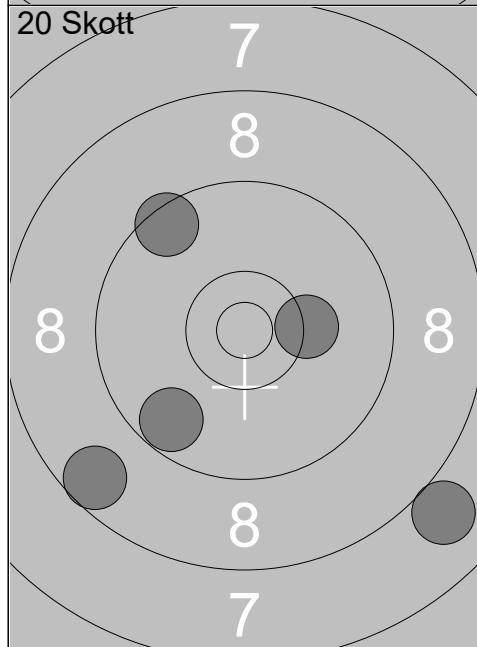

1:	10.7x ←
2:	8.0 ↑
3:	9.8 ↗
4:	9.3 ↗
5:	9.1 →
Serie	45
Total	45

6:	10.2 ↗
7:	10.2 ↗
8:	9.1 ↗
9:	9.5 →
10:	9.7 ↘
Serie	47
Total	92

11:	4.9 →
12:	4.4 →
13:	3.8 ↗
14:	7.5 ↘
15:	5.6 ↘
Serie	23
Total	115

16:	8.3 ↑
17:	8.8 ↗
18:	9.6 →
19:	9.9 →
20:	9.1 ↘
Serie	43
Total	158

1:	4.9	→
2:	9.5	↓
3:	9.9	↓
4:	8.6	↓
5:	9.3	→
6:	10.5x	↗
7:	10.5x	↓
8:	10.2	↗
9:	9.9	↓
10:	9.6	←
Serie		87
Total		0

11:	9.2	↗
12:	10.4x	←
Serie		19
Total		0

1:	9.7	←
2:	10.7x	↓
3:	8.5	←
4:	9.4	←
5:	8.2	↗
Serie		44
Total		44

6:	9.4	→
7:	9.7	↗
8:	10.5x	↓
9:	9.9	↓
10:	10.6x	↗
Serie		47
Total		91

11:	10.3	→
12:	9.5	↗
13:	8.0	↓
14:	9.7	↓
15:	8.6	↓
Serie		44
Total		135

16:	8.8	↗
17:	8.2	↓
18:	9.9	↓
19:	8.4	←
20:	7.6	←
Serie		40
Total		175

Skjutlag	Tavla	Gustaf Björndahl			
1	9	Ramselefors	Kvistbro	JSM	Ör
18.08.2018	JSM 2018 Korthåll Ställning	Ramselefors SKF			
Prov		1: 9.6 ↓ 2: 9.7 ↓ 3: 9.4 ↗ 4: 9.6 ↑ 5: 9.5 → 6: 9.9 → 7: 9.0 ← 8: 9.5 ↓ 9: 10.0 ← 10: 9.0 ↓	Prov		11: 10.3x ← 12: 10.1 ↑ 13: 9.1 ↓ 14: 10.0 ↗ 15: 8.9 ↓
	Serie 91		Serie 47		
	Total 0		Total 0		
20 Skott		1: 10.2 ← 2: 9.4 ← 3: 9.6 ← 4: 8.8 → 5: 9.7 →	20 Skott		6: 8.3 ↓ 7: 10.3x → 8: 9.4 → 9: 8.9 ↓ 10: 9.2 →
	Serie 45		Serie 44		
	Total 45		Total 89		
20 Skott		11: 9.4 ↗ 12: 8.2 ↑ 13: 6.8 ↓ 14: 6.8 → 15: 9.6 →	20 Skott		16: 9.5 ↑ 17: 9.2 ↑ 18: 8.0 ↓ 19: 9.7 ↗ 20: 9.1 ↓
	Serie 38		Serie 44		
	Total 127		Total 171		