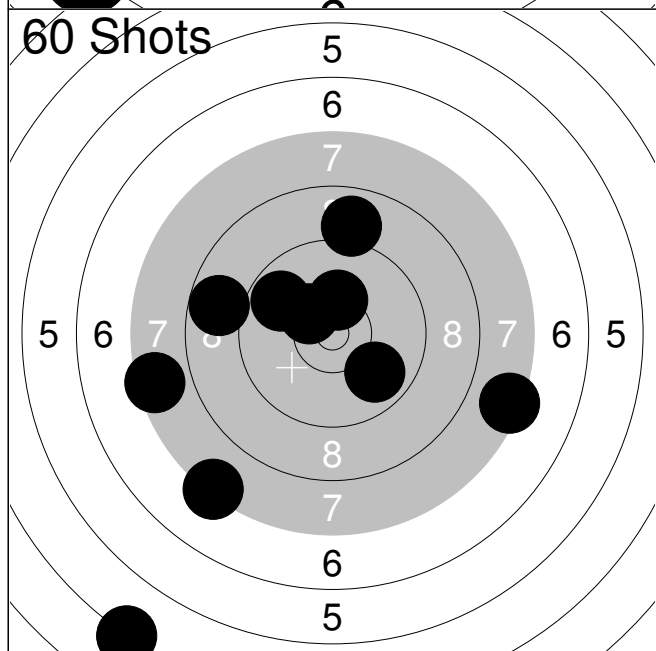

1:	9.8	↗
2:	9.4	→
3:	9.7	→
4:	10.5x	↘
Series	39.4	
Total	0.0	

1:	9.6	↖
2:	9.7	↖
3:	8.3	↘
4:	9.2	↑
5:	7.2	↖
6:	10.1	↗
7:	9.5	↗
8:	8.6	↘
9:	9.6	→
10:	8.0	↗
Series	89.8	
Total	89.8	

11:	7.3	↖
12:	8.7	↘
13:	9.5	→
14:	8.7	↘
15:	10.1	↖
16:	10.4x	↘
17:	10.7x	↖
18:	9.4	↖
19:	10.4x	→
20:	10.2	↘
Series	95.4	
Total	185.2	

Relay	Lane	Rebecka Andersson	
3	18		

S	Dorotea PSK		
---	-------------	--	--

11.10.2015	Månadstest 2015	Umeå skytteallians
------------	-----------------	--------------------

1:	10.1	↙
2:	9.2	↑
3:	10.1	↘
4:	10.4x	↓
5:	9.2	←
Series	49.0	
Total	0.0	

1:	8.3	↑
2:	8.4	←
3:	8.9	↗
4:	9.7	↗
5:	9.8	↗
6:	9.4	↓
7:	9.6	↑
8:	8.6	←
9:	10.1	←
10:	10.4x	→
Series	93.2	
Total	93.2	

11:	10.1	↑
12:	8.6	↑
13:	10.2	↗
14:	10.2	↘
15:	10.8x	↗
16:	9.3	↗
17:	10.3	→
18:	9.7	↘
19:	9.5	↙
20:	9.7	↗
Series	98.4	
Total	191.6	

1:	6.2	↙
2:	7.4	↙
3:	8.6	→
4:	7.9	↗
5:	8.1	←
6:	10.3	↘
7:	7.2	→
Series		55.7
Total		0.0

1:	10.3	↑
2:	7.3	↙
3:	9.8	↗
4:	10.4x	↗
5:	4.2	↙
6:	8.9	↑
7:	7.5	→
8:	9.9	↘
9:	7.6	←
10:	8.8	←
Series		84.7
Total		84.7