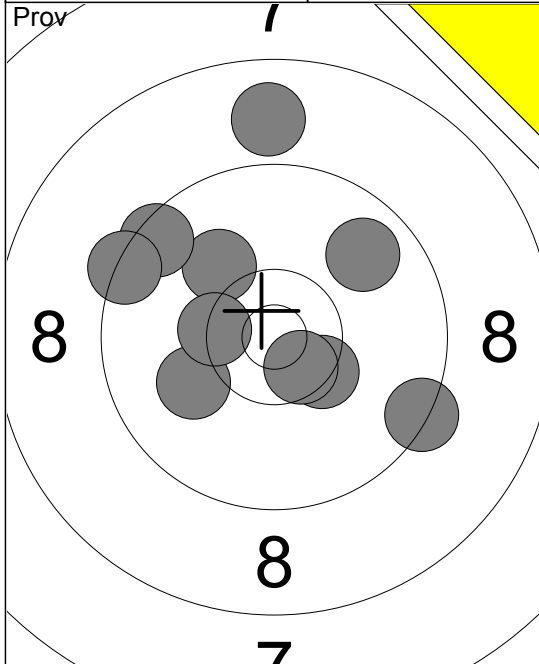

20 Skott

11:	10.1	↗
12:	5.7	←
13:	9.9	↓
14:	9.4	↑
15:	8.0	↑
Serie	41.0	
Total	127.0	

20 Skott

16:	7.7	←
17:	8.4	→
18:	8.1	↑
19:	6.7	↘
20:	9.2	↓
Serie	38.0	
Total	165.0	

1:	8.0	↑
2:	8.2	↓
3:	7.9	↗
4:	9.5	↖
5:	8.9	↗
6:	10.2	↑
7:	9.2	↖
8:	10.4	↘
9:	8.7	←
10:	10.0	→
Serie	87.0	
Total	0.0	

1:	9.3	↖
2:	10.1	←
3:	9.2	↑
4:	8.5	↖
5:	9.4	↖
Serie	45.0	
Total	45.0	

6:	10.3	↘
7:	10.3	←
8:	9.8	↗
9:	10.1	←
10:	10.1	↑
Serie	49.0	
Total	94.0	

11:	10.8	↘
12:	8.7	↖
13:	9.5	↑
14:	10.1	↖
15:	9.7	↖
Serie	46.0	
Total	140.0	

16:	10.2	↓
17:	10.4	↘
18:	10.5	↘
19:	10.1	↘
20:	10.2	↖
Serie	50.0	
Total	190.0	

1:	8.9	↑
2:	9.8	↗
3:	10.4	↘
4:	10.1	↖
5:	9.5	↖
6:	10.1	↙
7:	10.4	↖
8:	10.6	↘
9:	9.4	↖
10:	9.4	↘
Serie	94.0	
Total	0.0	

1:	10.8	↘
2:	10.3	↘
3:	9.1	↘
4:	9.4	←
5:	10.6	↘
Serie	48.0	
Total	48.0	