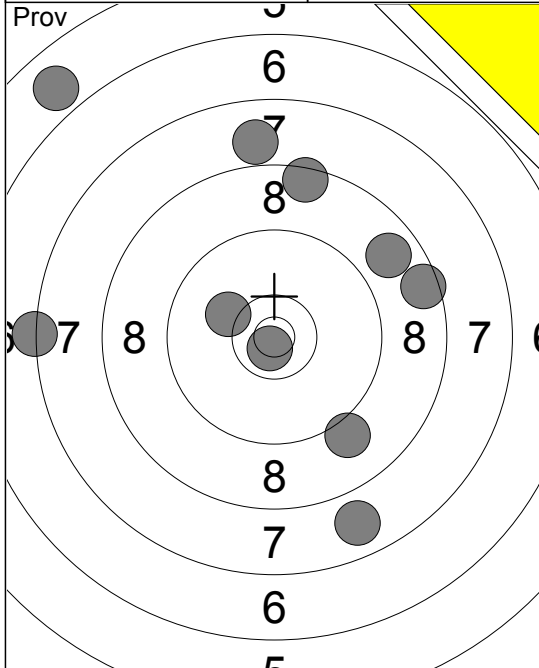

Serie 43.0
Total 85.0

11: 9.0 ↘
12: 8.4 ←
13: 9.8 ↘
14: 8.8 ↘
15: 8.7 ↘

Serie 42.0
Total 127.0

16: 10.3x ↘
17: 8.2 ↗
18: 8.5 ↗
19: 9.1 ↗
20: 6.7 ↗

Serie 41.0
Total 168.0

1:	9.9	←
2:	10.4	✕
3:	10.3	✕
4:	7.5	→
5:	8.7	→
6:	10.8	✕
7:	10.1	→
8:	10.0	↗
9:	9.2	→
10:	9.4	↘
Serie		92.0
Total		0.0

11:	8.8	←
12:	9.1	↘
13:	10.6	✕
14:	9.4	↘
15:	9.4	→
16:	10.5	✕
17:	9.6	↗
18:	9.1	→
19:	10.2	↗
Serie		83.0
Total		0.0

1:	9.7	↘
2:	9.6	→
3:	9.5	↗
4:	9.1	→
5:	10.4	✕
Serie		46.0
Total		46.0

6:	10.0	↘
7:	8.2	←
8:	8.6	→
9:	10.0	→
10:	9.9	←
Serie		45.0
Total		91.0

11:	7.9	↗
12:	8.6	→
13:	9.9	↗
14:	9.1	↑
15:	10.2	↘
Serie		43.0
Total		134.0

16:	10.3	←
17:	10.3	↗
18:	9.2	←
19:	9.1	←
20:	9.9	↗
Serie		47.0
Total		181.0

Prov

1:	5.9	↖
2:	8.5	↑
3:	7.9	↑
4:	8.8	↗
5:	10.2	↖
6:	8.5	→
7:	10.8	↘
8:	7.3	←
9:	7.8	↓
10:	9.1	↘
Serie	79.0	
Total	0.0	