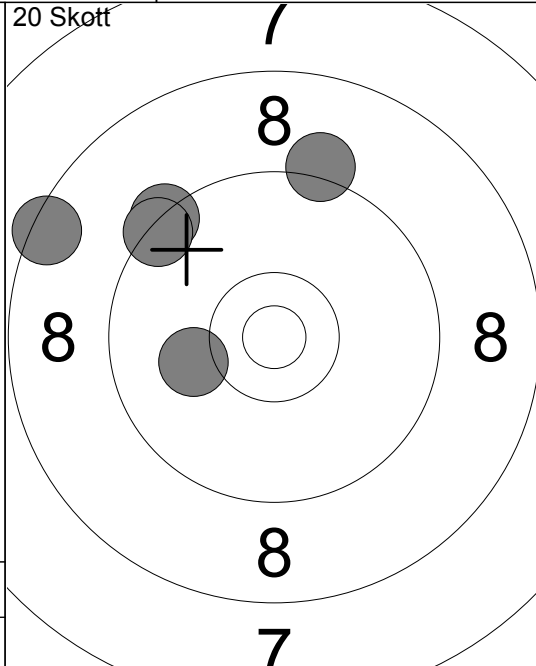

20 Skott

11:	10.1	↗
12:	5.7	←
13:	9.9	↓
14:	9.4	↑
15:	8.0	↑
Serie	41.0	
Total	127.0	

20 Skott

16:	7.7	←
17:	8.4	→
18:	8.1	↑
19:	6.7	↘
20:	9.2	↓
Serie	38.0	
Total	165.0	

1:	8.0	↑
2:	8.2	↓
3:	7.9	↗
4:	9.5	↖
5:	8.9	↗
6:	10.2	↑
7:	9.2	↖
8:	10.4	↘
9:	8.7	←
10:	10.0	→
Serie	87.0	
Total	0.0	

1:	9.3	↖
2:	10.1	←
3:	9.2	↑
4:	8.5	↖
5:	9.4	↖
Serie	45.0	
Total	45.0	

6:	10.3	↘
7:	10.3	←
8:	9.8	↗
9:	10.1	←
10:	10.1	↑
Serie	49.0	
Total	94.0	

11:	10.8	↘
12:	8.7	↖
13:	9.5	↑
14:	10.1	↖
15:	9.7	↖
Serie	46.0	
Total	140.0	