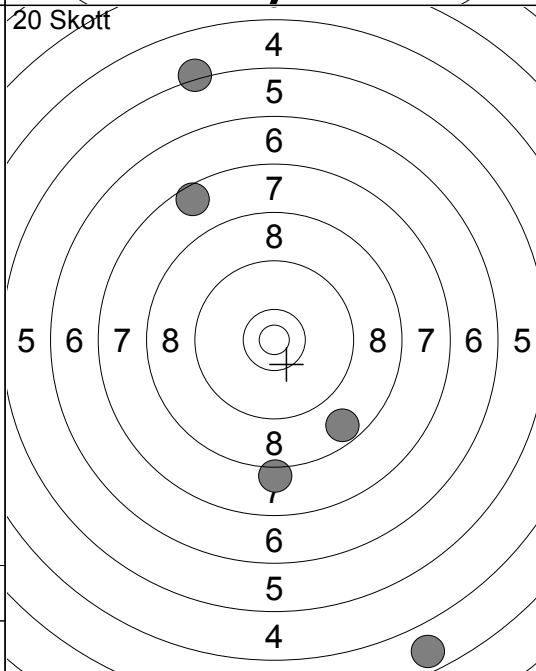

Serie 37.0
Total 128.0

- 16: 8.3 ↗
- 17: 6.3 →
- 18: 10.4 ↗
- 19: 9.2 ↑
- 20: 8.3 ↘

Serie 41.0
Total 169.0

1:	9.7 ↖
2:	9.1 ↓
3:	10.1 ↙
4:	10.1 ↙
5:	10.7 ✕
6:	9.4 ↓
7:	10.0 ↙
8:	10.3 ✕ →
9:	9.9 ↗
10:	10.0 →
Serie	96.0
Total	0.0

1:	10.7 ✕ ↓
2:	10.4 ✕ →
3:	10.3 ↖
4:	9.7 →
5:	9.3 ←
Serie	48.0
Total	48.0

6:	10.5 ✕ ↗
7:	9.7 →
8:	8.4 →
9:	10.0 ↖
10:	10.1 ↖
Serie	47.0
Total	95.0

11:	5.2 ↑
12:	8.1 ↓
13:	8.7 ↙
14:	3.7 ↓
15:	7.6 ↗
Serie	31.0
Total	126.0