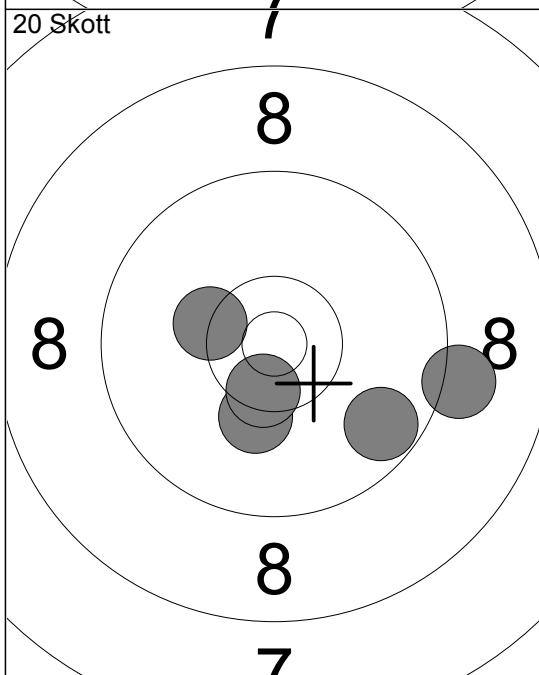

20 Skott

11:	10.1	↗
12:	5.7	←
13:	9.9	↓
14:	9.4	↑
15:	8.0	↑
Serie	41.0	
Total	127.0	

20 Skott

16:	7.7	←
17:	8.4	→
18:	8.1	↑
19:	6.7	↘
20:	9.2	↓
Serie	38.0	
Total	165.0	

1:	8.0	↑
2:	8.2	↓
3:	7.9	↗
4:	9.5	↖
5:	8.9	↗
6:	10.2	↑
7:	9.2	↖
8:	10.4	↘
9:	8.7	←
10:	10.0	→
Serie	87.0	
Total	0.0	

1:	9.3	↖
2:	10.1	←
3:	9.2	↑
4:	8.5	↖
5:	9.4	↖
Serie	45.0	
Total	45.0	

6:	10.3	↘
7:	10.3	←
8:	9.8	↗
9:	10.1	←
10:	10.1	↑
Serie	49.0	
Total	94.0	

11:	10.8	↘
12:	8.7	↖
13:	9.5	↑
14:	10.1	↖
15:	9.7	↖
Serie	46.0	
Total	140.0	

16:	10.2	↓
17:	10.4	↘
18:	10.5	↘
19:	10.1	↘
20:	10.2	↖
Serie	50.0	
Total	190.0	

1:	8.9	↑
2:	9.8	↗
3:	10.4	↘
4:	10.1	↖
5:	9.5	↖
6:	10.1	↙
7:	10.4	↖
8:	10.6	↘
9:	9.4	↖
10:	9.4	↘
Serie	94.0	
Total	0.0	

1:	10.8	↘
2:	10.3	↘
3:	9.1	↘
4:	9.4	←
5:	10.6	↘
Serie	48.0	
Total	48.0	