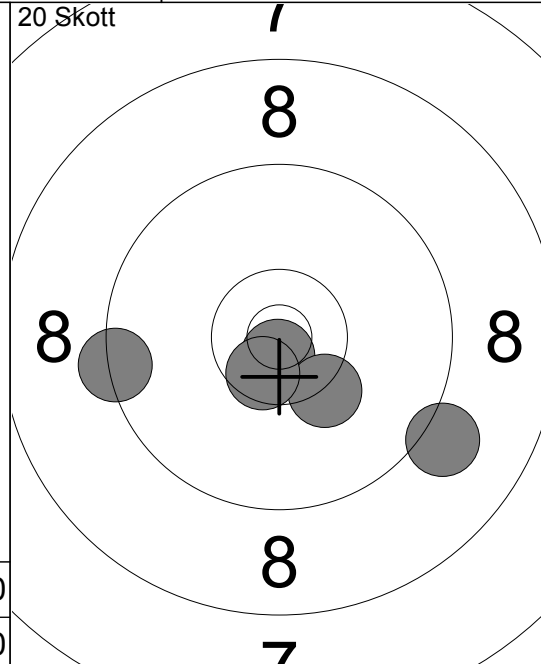

20 Skott

11:	10.1	↗
12:	5.7	←
13:	9.9	↓
14:	9.4	↑
15:	8.0	↑
Serie	41.0	
Total	127.0	

20 Skott

16:	7.7	←
17:	8.4	→
18:	8.1	↑
19:	6.7	↘
20:	9.2	↓
Serie	38.0	
Total	165.0	

1:	8.0	↑
2:	8.2	↓
3:	7.9	↗
4:	9.5	↖
5:	8.9	↗
6:	10.2	↑
7:	9.2	↖
8:	10.4	↘
9:	8.7	←
10:	10.0	→
Serie	87.0	
Total	0.0	

1:	9.3	↖
2:	10.1	←
3:	9.2	↑
4:	8.5	↖
5:	9.4	↖
Serie	45.0	
Total	45.0	

6:	10.3	↘
7:	10.3	←
8:	9.8	↗
9:	10.1	←
10:	10.1	↑
Serie	49.0	
Total	94.0	

11:	10.8	↘
12:	8.7	↖
13:	9.5	↑
14:	10.1	↖
15:	9.7	↖
Serie	46.0	
Total	140.0	

16:	10.2	↓
17:	10.4	↘
18:	10.5	↘
19:	10.1	↘
20:	10.2	↖
Serie	50.0	
Total	190.0	

1:	8.9	↑
2:	9.8	↗
3:	10.4	↘
4:	10.1	↖
5:	9.5	↖
6:	10.1	↙
7:	10.4	↖
8:	10.6	↘
9:	9.4	↖
10:	9.4	↘
Serie	94.0	
Total	0.0	

1:	10.8	↘
2:	10.3	↘
3:	9.1	↘
4:	9.4	←
5:	10.6	↘
Serie	48.0	
Total	48.0	