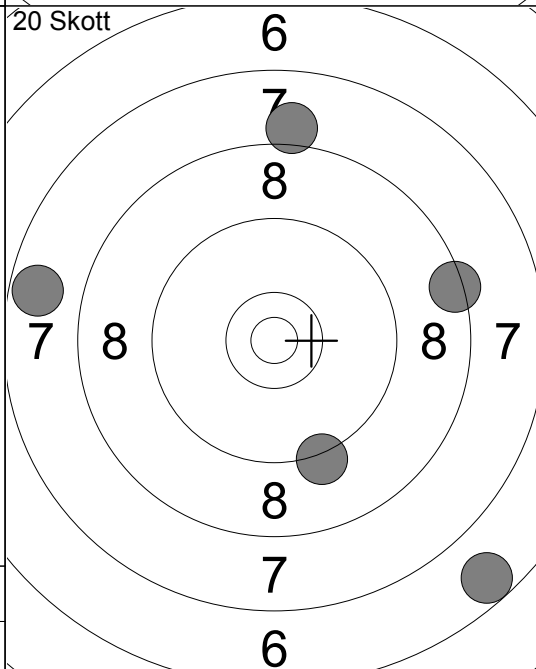

Prov

11:	9.4	↖
12:	8.6	←
Serie	17.0	
Total	0.0	

20 Skott

1:	10.4	↘
2:	8.7	↓
3:	9.7	↗
4:	9.0	↓
5:	7.7	←
Serie	43.0	
Total	43.0	

20 Skott

6:	10.2	↖
7:	8.3	←
8:	9.2	↓
9:	8.8	←
10:	8.9	↓
Serie	43.0	
Total	86.0	

20 Skott

11:	10.1	↗
12:	5.7	←
13:	9.9	↓
14:	9.4	↑
15:	8.0	↑
Serie	41.0	
Total	127.0	

20 Skott

16:	7.7	←
17:	8.4	→
18:	8.1	↑
19:	6.7	↘
20:	9.2	↓
Serie	38.0	
Total	165.0	

1:	8.0	↑
2:	8.2	↓
3:	7.9	↗
4:	9.5	↖
5:	8.9	↗
6:	10.2	↑
7:	9.2	↖
8:	10.4	↘
9:	8.7	←
10:	10.0	→
Serie	87.0	
Total	0.0	