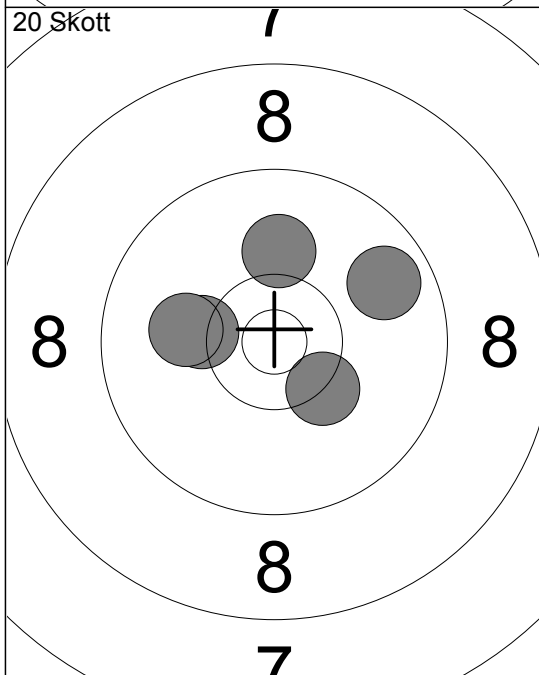

20 Skott

11:	10.1	↗
12:	5.7	←
13:	9.9	↓
14:	9.4	↑
15:	8.0	↑
Serie	41.0	
Total	127.0	

20 Skott

16:	7.7	←
17:	8.4	→
18:	8.1	↑
19:	6.7	↘
20:	9.2	↓
Serie	38.0	
Total	165.0	

1:	8.0	↑
2:	8.2	↓
3:	7.9	↗
4:	9.5	↖
5:	8.9	↗
6:	10.2	↑
7:	9.2	↖
8:	10.4	↘
9:	8.7	←
10:	10.0	→
Serie	87.0	
Total	0.0	

1:	9.3	↖
2:	10.1	←
3:	9.2	↑
4:	8.5	↖
5:	9.4	↖
Serie	45.0	
Total	45.0	

6:	10.3	↘
7:	10.3	←
8:	9.8	↗
9:	10.1	←
10:	10.1	↑
Serie	49.0	
Total	94.0	

11:	10.8	↘
12:	8.7	↖
13:	9.5	↑
14:	10.1	↖
15:	9.7	↖
Serie	46.0	
Total	140.0	