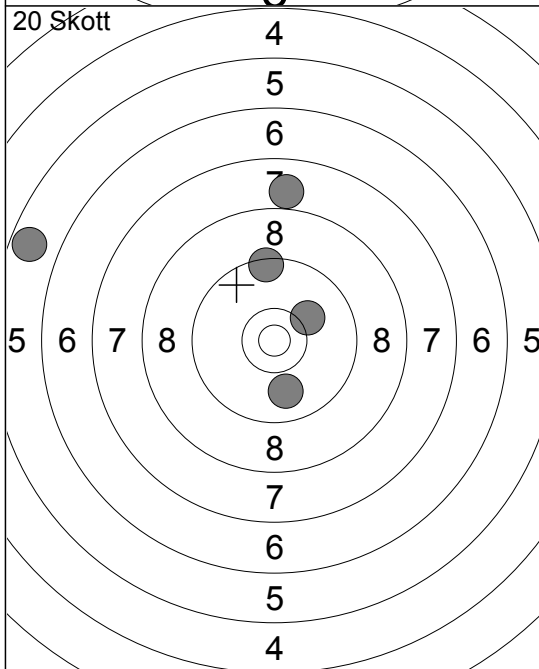

Prov

11:	9.4	↖
12:	8.6	←
Serie	17.0	
Total	0.0	

20 Skott

1:	10.4	↘
2:	8.7	↓
3:	9.7	↗
4:	9.0	↓
5:	7.7	←
Serie	43.0	
Total	43.0	

20 Skott

6:	10.2	↖
7:	8.3	←
8:	9.2	↓
9:	8.8	←
10:	8.9	↓
Serie	43.0	
Total	86.0	

20 Skott

11:	10.1	↗
12:	5.7	←
13:	9.9	↓
14:	9.4	↑
15:	8.0	↑
Serie	41.0	
Total	127.0	

20 Skott

16:	7.7	←
17:	8.4	→
18:	8.1	↑
19:	6.7	↘
20:	9.2	↓
Serie	38.0	
Total	165.0	

1:	8.0	↑
2:	8.2	↓
3:	7.9	↗
4:	9.5	↖
5:	8.9	↗
6:	10.2	↑
7:	9.2	↖
8:	10.4	↘
9:	8.7	←
10:	10.0	→
Serie	87.0	
Total	0.0	