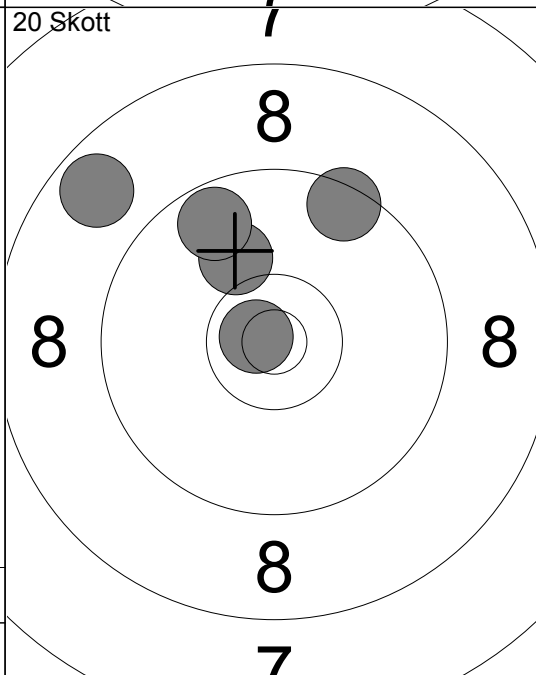

20 Skott

11:	10.1	↗
12:	5.7	←
13:	9.9	↓
14:	9.4	↑
15:	8.0	↑
Serie	41.0	
Total	127.0	

20 Skott

16:	7.7	←
17:	8.4	→
18:	8.1	↑
19:	6.7	↘
20:	9.2	↓
Serie	38.0	
Total	165.0	

1:	8.0	↑
2:	8.2	↓
3:	7.9	↗
4:	9.5	↖
5:	8.9	↗
6:	10.2	↑
7:	9.2	↖
8:	10.4	↘
9:	8.7	←
10:	10.0	→
Serie	87.0	
Total	0.0	

1:	9.3	↖
2:	10.1	←
3:	9.2	↑
4:	8.5	↖
5:	9.4	↖
Serie	45.0	
Total	45.0	

6:	10.3	↘
7:	10.3	←
8:	9.8	↗
9:	10.1	←
10:	10.1	↑
Serie	49.0	
Total	94.0	

11:	10.8	↘
12:	8.7	↖
13:	9.5	↑
14:	10.1	↖
15:	9.7	↖
Serie	46.0	
Total	140.0	