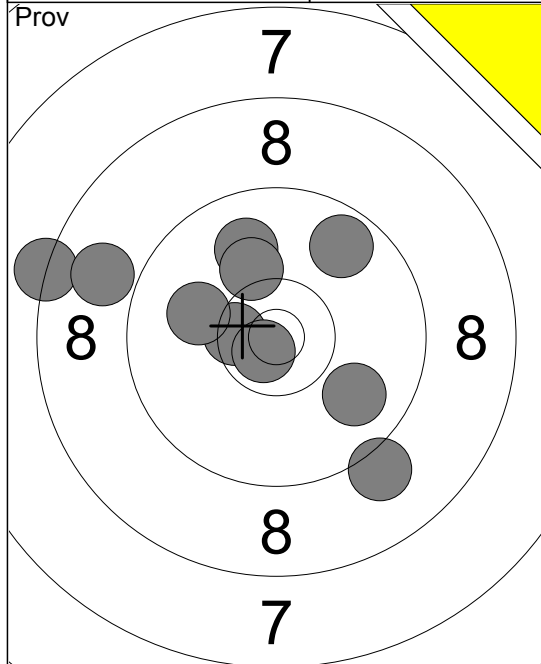

16:	7.1	↗
17:	8.8	→
18:	7.0	→
19:	10.0	x↓
20:	9.6	→
Serie	41.0	
Total	161.0	

- 1: 9.7 ↓
- 2: 7.7 →
- 3: 9.4 ↑
- 4: 10.4x →
- 5: 9.7 ↓
- 6: 9.8 ←
- 7: 10.6x ↓
- 8: 9.2 ↗
- 9: 10.1 ↓
- 10: 9.1 ↑

Serie 91.0
Total 0.0

- 11: 10.3 ↓

Serie 10.0
Total 0.0

- 1: 10.2 ←
- 2: 10.0 ←
- 3: 8.4 ←
- 4: 8.5 ←
- 5: 7.2 ↗

Serie 43.0
Total 43.0

- 6: 8.1 ↓
- 7: 8.5 ↓
- 8: 8.3 ↗
- 9: 8.9 ↑
- 10: 10.5x →

Serie 42.0
Total 85.0

- 11: 8.5 ↑
- 12: 9.3 ←
- 13: 8.7 ↓
- 14: 9.0 ↑
- 15: 6.0 ↓

Serie 40.0
Total 125.0

- 16: 10.2 ↓
- 17: 7.3 →
- 18: 9.3 ↓
- 19: 9.9 ↑
- 20: 8.9 ↓

Serie 43.0
Total 168.0

- 1: 8.3 ←
- 2: 9.7 ↗
- 3: 10.5x ←
- 4: 9.9 ↗
- 5: 10.2 ↗
- 6: 10.1 ←
- 7: 9.9 ↘
- 8: 9.1 ↘
- 9: 8.9 ←
- 10: 10.7x ↘