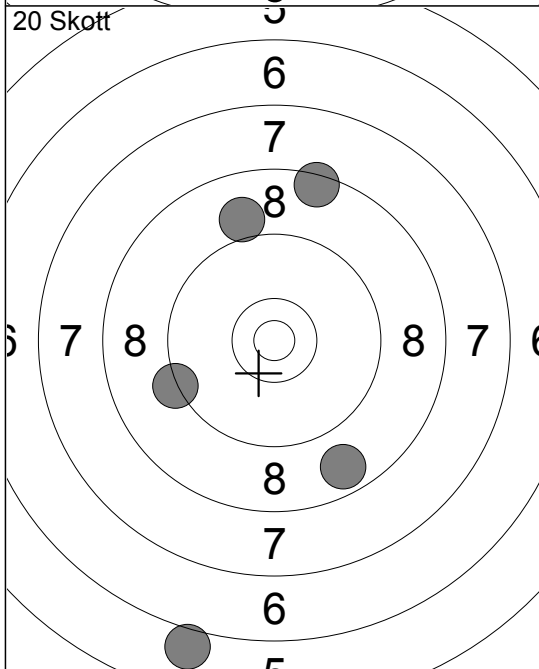

16:	7.1	↗
17:	8.8	→
18:	7.0	→
19:	10.0	x↓
20:	9.6	→
Serie	41.0	
Total	161.0	

- 1: 9.7 ↓
- 2: 7.7 →
- 3: 9.4 ↑
- 4: 10.4x →
- 5: 9.7 ↓
- 6: 9.8 ←
- 7: 10.6x ↓
- 8: 9.2 ↗
- 9: 10.1 ↓
- 10: 9.1 ↑

Serie 91.0
Total 0.0

- 11: 10.3 ↓

Serie 10.0
Total 0.0

- 1: 10.2 ←
- 2: 10.0 ←
- 3: 8.4 ←
- 4: 8.5 ←
- 5: 7.2 ↗

Serie 43.0
Total 43.0

- 6: 8.1 ↓
- 7: 8.5 ↓
- 8: 8.3 ↗
- 9: 8.9 ↑
- 10: 10.5x →

Serie 42.0
Total 85.0

- 11: 8.5 ↑
- 12: 9.3 ←
- 13: 8.7 ↓
- 14: 9.0 ↑
- 15: 6.0 ↓