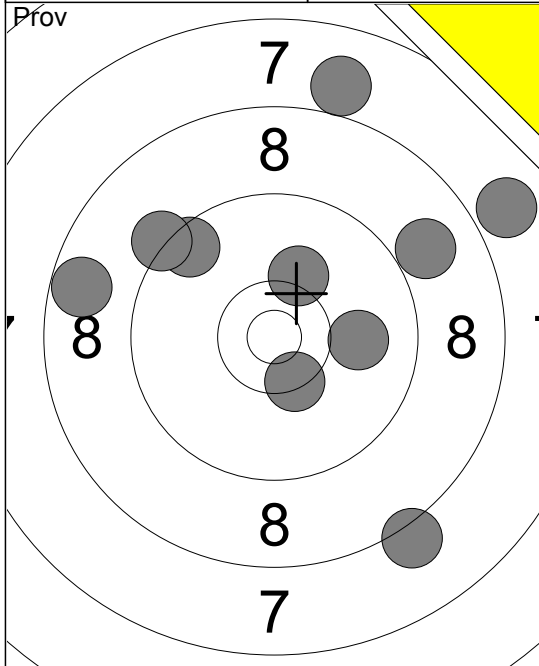

Prov

11:	9.4	↖
12:	8.6	←
Serie	17.0	
Total	0.0	

20 Skott

1:	10.4	↘
2:	8.7	↓
3:	9.7	↗
4:	9.0	↓
5:	7.7	←
Serie	43.0	
Total	43.0	

20 Skott

6:	10.2	↖
7:	8.3	←
8:	9.2	↓
9:	8.8	←
10:	8.9	↓
Serie	43.0	
Total	86.0	

20 Skott

11:	10.1	↗
12:	5.7	←
13:	9.9	↓
14:	9.4	↑
15:	8.0	↑
Serie	41.0	
Total	127.0	

20 Skott

16:	7.7	←
17:	8.4	→
18:	8.1	↑
19:	6.7	↘
20:	9.2	↓
Serie	38.0	
Total	165.0	

1:	8.0	↑
2:	8.2	↓
3:	7.9	↗
4:	9.5	↖
5:	8.9	↗
6:	10.2	↑
7:	9.2	↖
8:	10.4	↘
9:	8.7	←
10:	10.0	→
Serie	87.0	
Total	0.0	